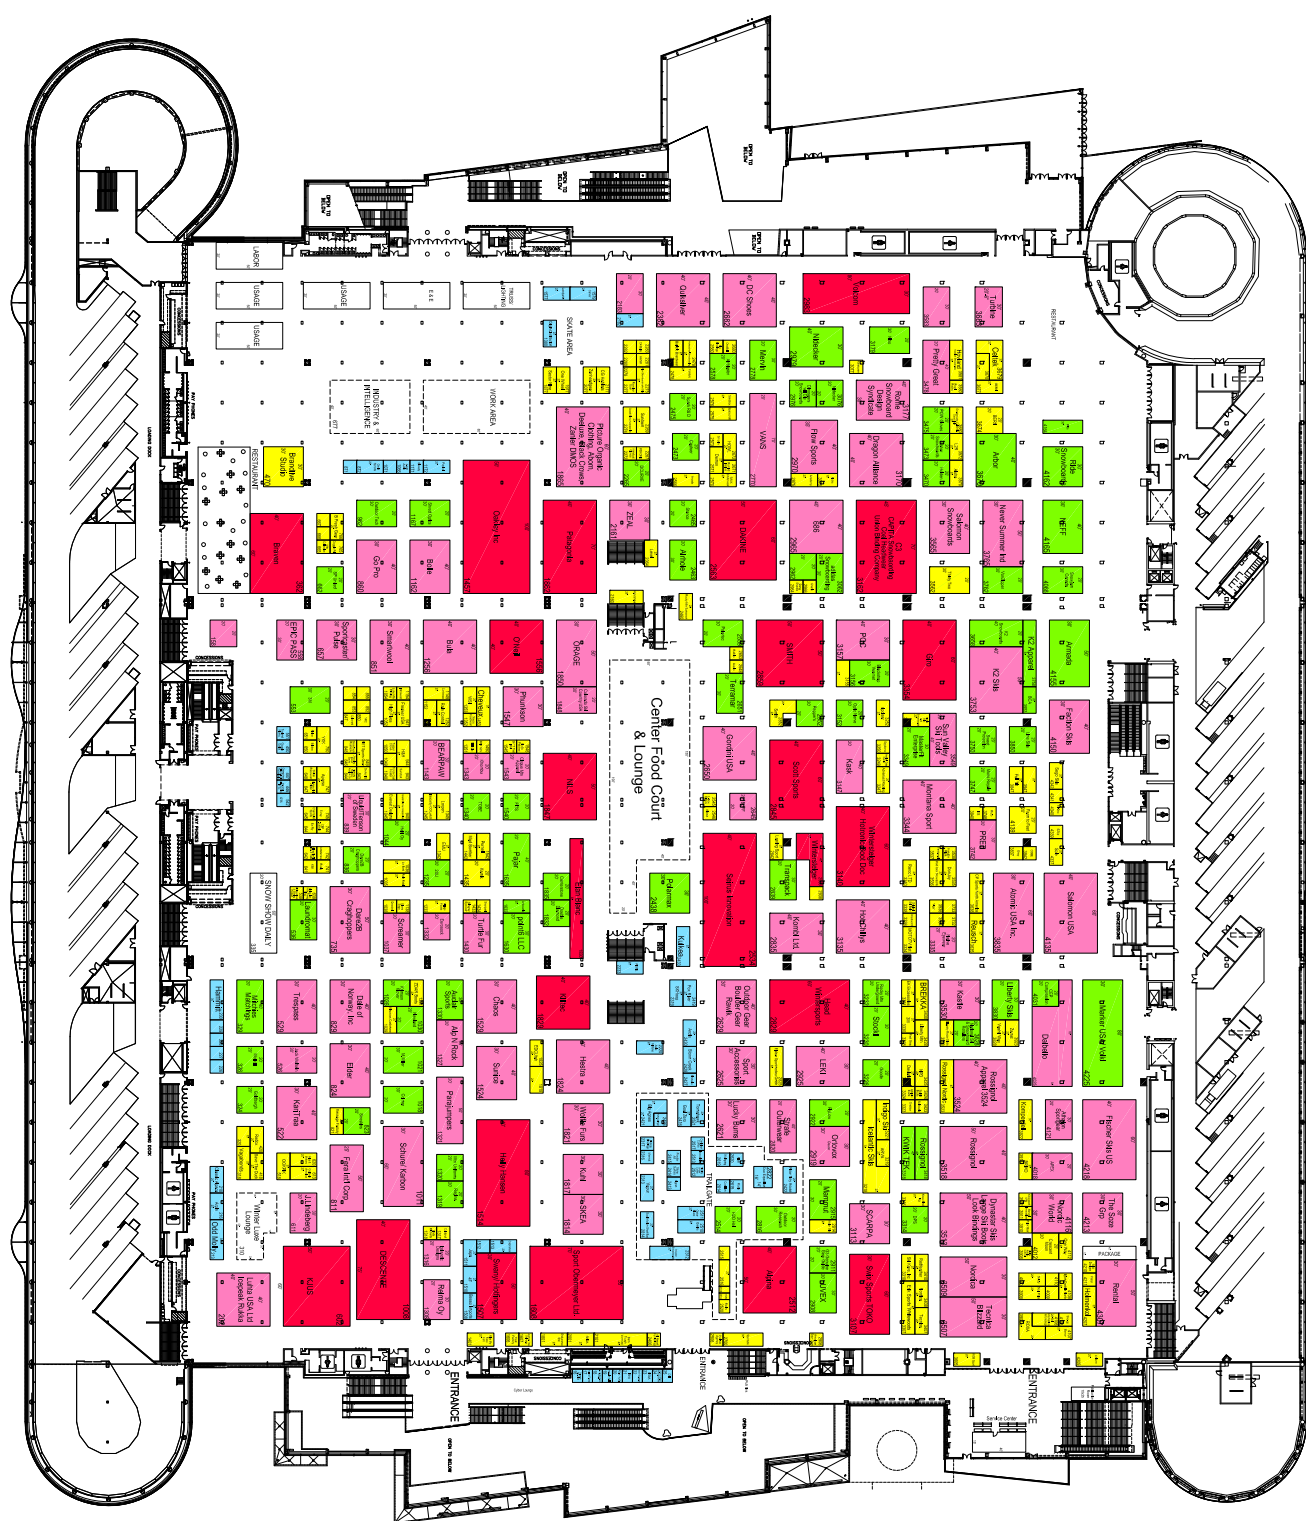

SIA Snow Show
January 26-29, 2017
Colorado Convention Center

SIA 2017 Inbound Target
Saturday, 1/21/17, 8am
Sunday, 1/22/17, 1pm
Sunday, 1/22/17, 8am
Sunday, 1/22/17, 10am
Monday, 1/23/17, 8am

Granted Special Target Move-In
Date inside of booth

CONFIDENTIAL PROPERTY OF GES
File: ssa-2017-catalog
Printed: Jan 2, 2017
By: STAMCS