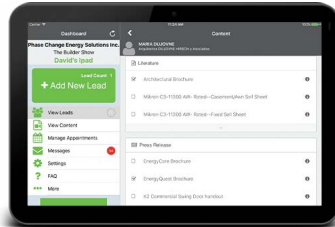

- Capture leads everywhere, on and off the show floor.
- Use action codes and surveys for lead qualification.
- Identify top prospects with our lead scoring system.
- Send targeted content to prospects.
- Access leads anytime.
- Rapidly transfer lead data into your CRM system.

Equip Your Team With the Right Tools For the Job!

Show Code: ENAEN24

Early Bird Pricing Ends: 7/1/24 | Advanced Pricing Ends: 7/19/24

Order Online: compusystems.com/order

LEAD MANAGEMENT PRODUCTS CATALOG

Emergency Nursing 2024

Our Products

CompuLEAD® App

- Ideal for exhibitors using their own smartphones or tablets as professional lead retrieval tools.
- Flexible license purchasing for any team size.
- Includes 10 standard qualifiers and surveys.
- Compatible with the latest and prior Android and iOS operating system versions.

CompuLEAD® Tablet

- Perfect for exhibitors preferring not to use personal devices.
- Rentable tablets, each pre-loaded with CompuLEAD software and a badge scanner.
- Includes 10 standard qualifiers and surveys.
- Dimensions: 7" Android Tablet
- Cellular plan included.