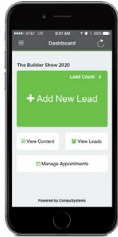

Equip Your Team With the Right Tools For the Job!

Show Code: ENAEN24

Early Bird Pricing Ends: 7/1/24 | Advanced Pricing Ends: 7/19/24

Order Online: compusystems.com/order

LEAD MANAGEMENT PRODUCTS CATALOG

Emergency Nursing 2024

Our Products

CompuLEAD® App

- Ideal for exhibitors using their own smartphones or tablets as professional lead retrieval tools.
- Flexible license purchasing for any team size.
- Includes 10 standard qualifiers and surveys.
- Compatible with the latest and prior Android and iOS operating system versions.

CompuLEAD® Tablet

- Perfect for exhibitors preferring not to use personal devices.
- Rentable tablets, each pre-loaded with CompuLEAD software and a badge scanner.
- Includes 10 standard qualifiers and surveys.
- Dimensions: 7" Android Tablet
- Cellular plan included.

CompuLEAD® Kiosk

- A complete self-service option.
- Pre-installed with CompuLEAD software and a badge scanner.
- Includes 10 standard qualifiers and surveys.
- Delivery, training, and pickup included.
- Dimensions: *Tablet: 15"x10"*
Counter Top: 17"x16"x12"
Stand: 4' tall, Base: 22" wide
- Cellular plan included.