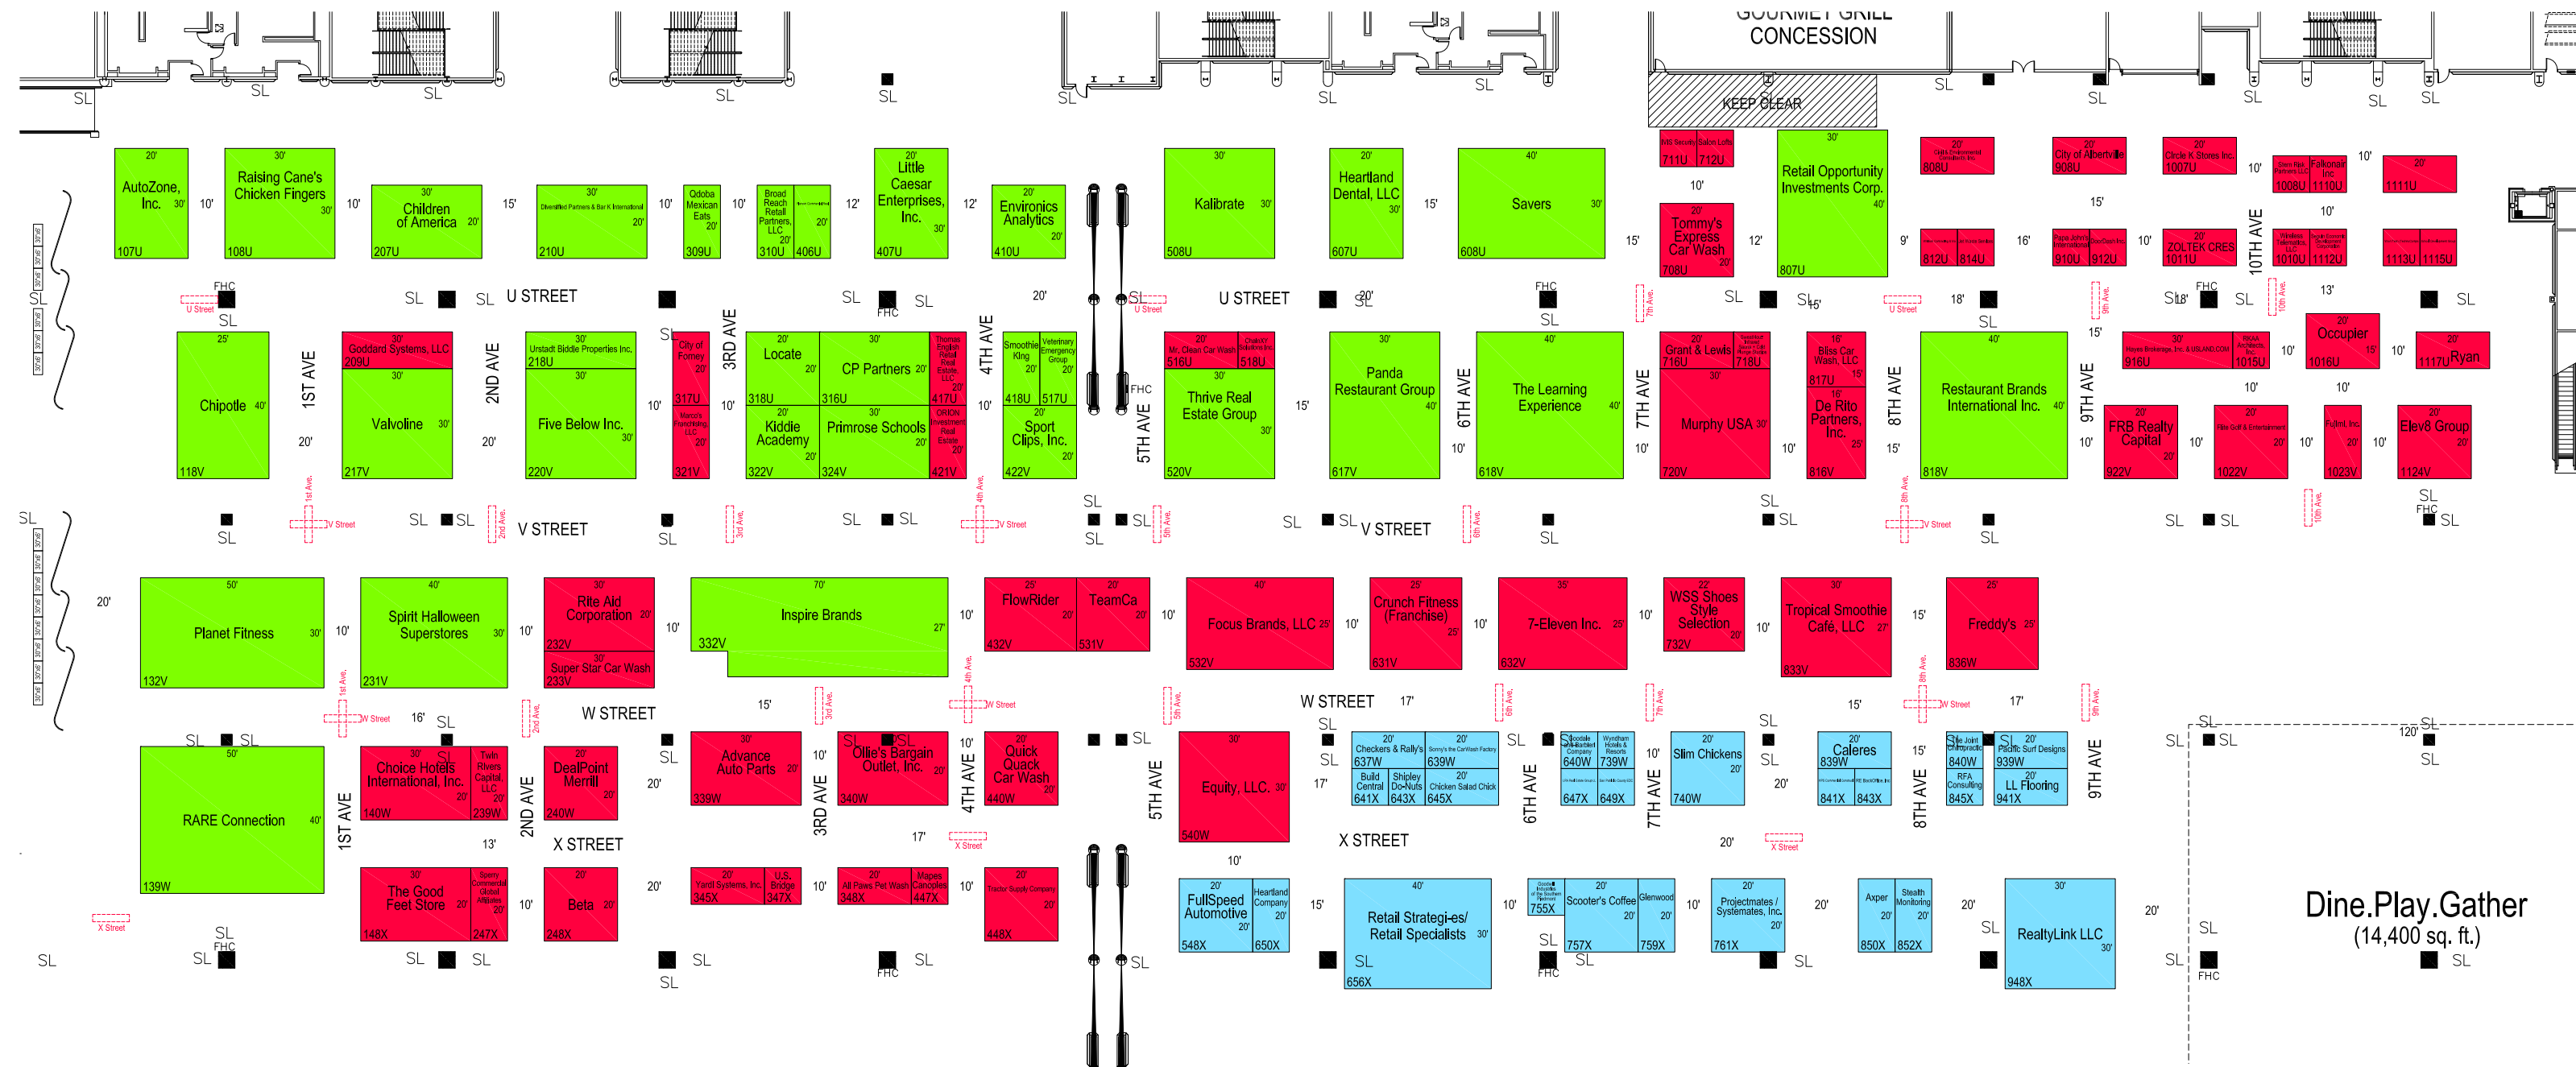

TARGET-IN PLAN

Plan current as of 4/5/23

- TUESDAY, MAY 16 @ 8AM
- WEDNESDAY, MAY 17 @ 8AM
- THURSDAY, MAY 18 @ 8AM
- FRIDAY, MAY 19 @ 8AM

No Freight Aisle

TARGET-OUT PLAN

Plan current as of 4/5/23

TUESDAY, MAY 23 @ 9PM
WEDNESDAY, MAY 24 @ 10AM
THURSDAY, MAY 25 @ 8AM
FRIDAY, MAY 26 @ 8AM

ICSC 2023 Las Vegas
 May 22-23, 2023
 Las Vegas Convention Center - South 1 & 2