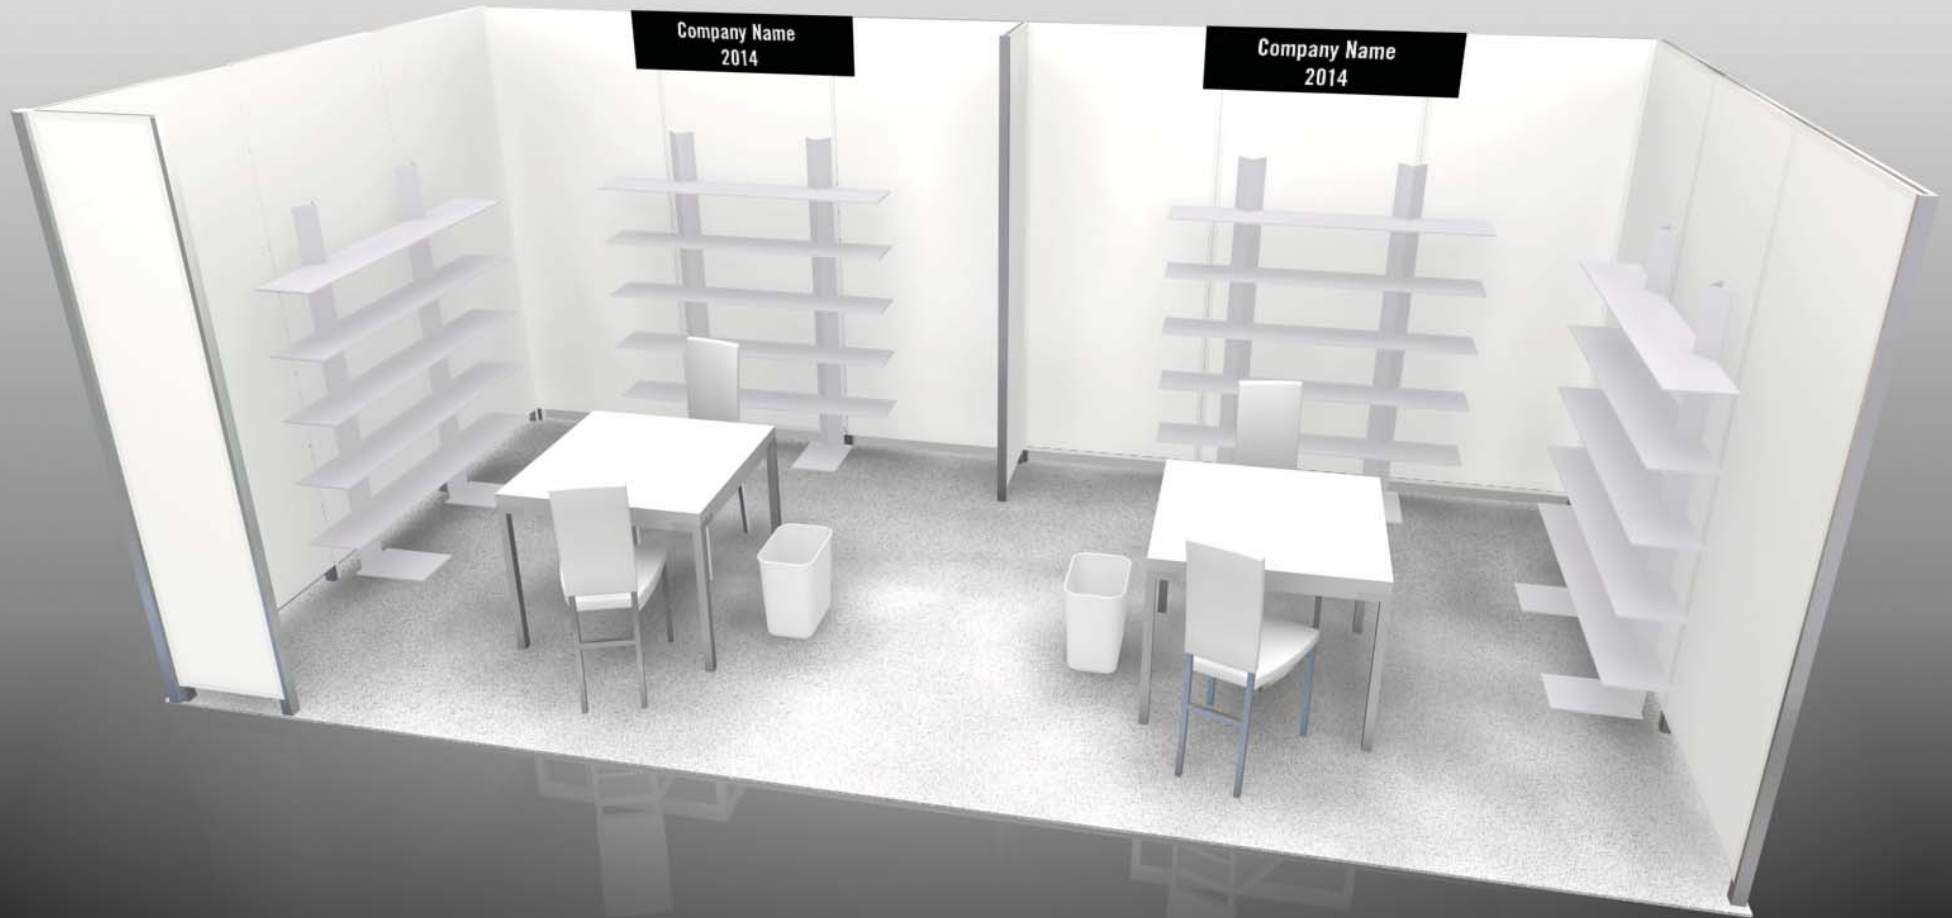

Company Name
2014

Company Name
2014