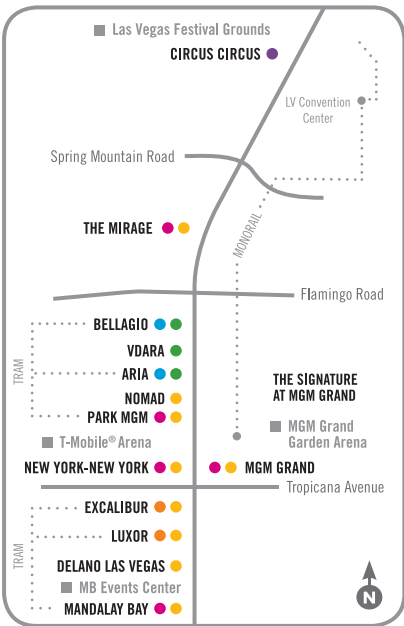

BELLAGIO® ARIA® VDARA® MGM GRAND®

THE SIGNATURE AT MGM GRAND® MANDALAY BAY®

DELANO™ LAS VEGAS PARK MGM™ NOMAD LAS VEGAS

THE MIRAGE® NEW YORK-NEW YORK® LUXOR®

EXCALIBUR® CIRCUS CIRCUS® LAS VEGAS

MGM RESORTS DESTINATIONS

SELF-PARKING

Prices may be higher during special events

SELF-PARKING

Prices may be higher during special events

SELF-PARKING

Prices may be higher during special events

MANDALAY BAY
RESORT AND CASINO, LAS VEGAS