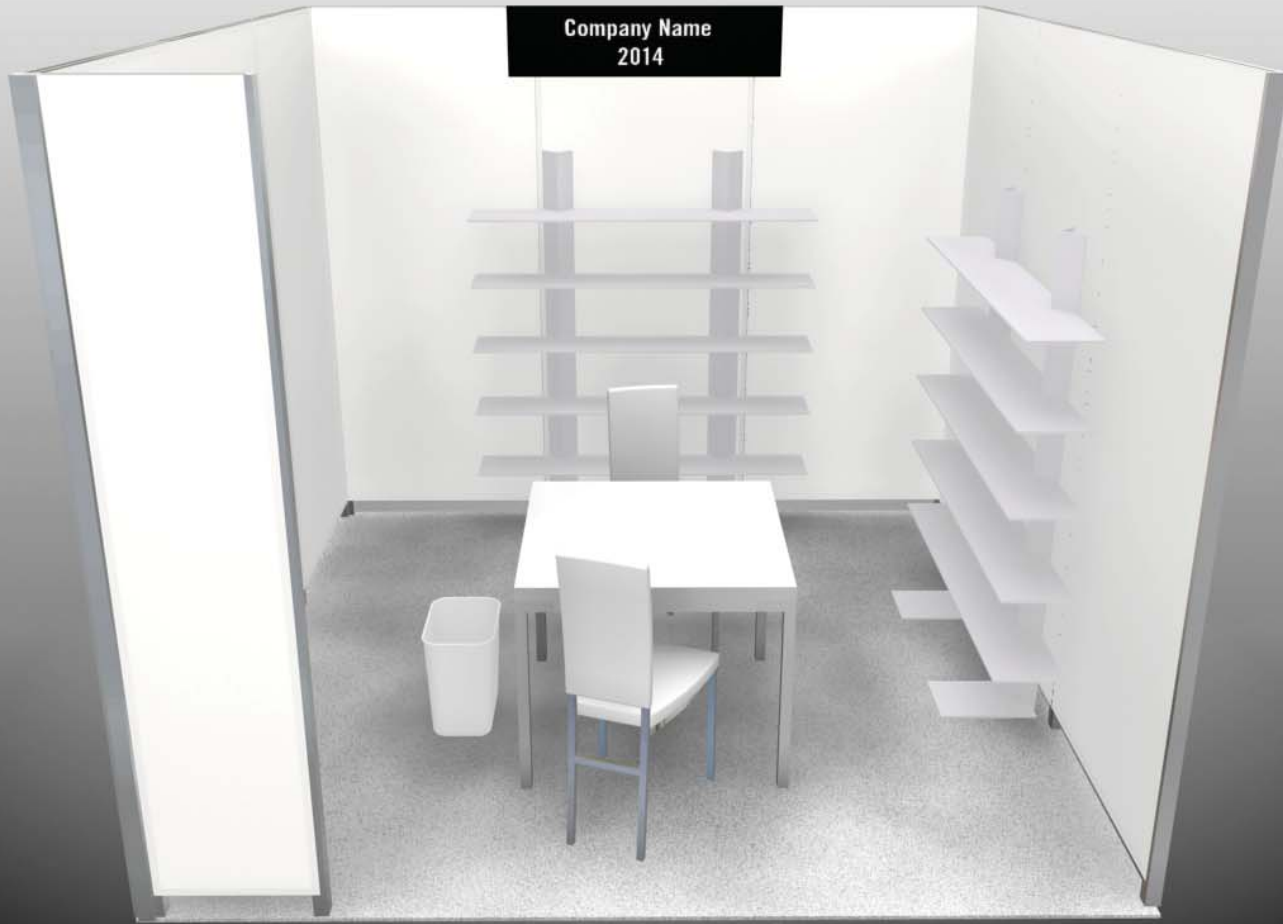

Company Name
2014