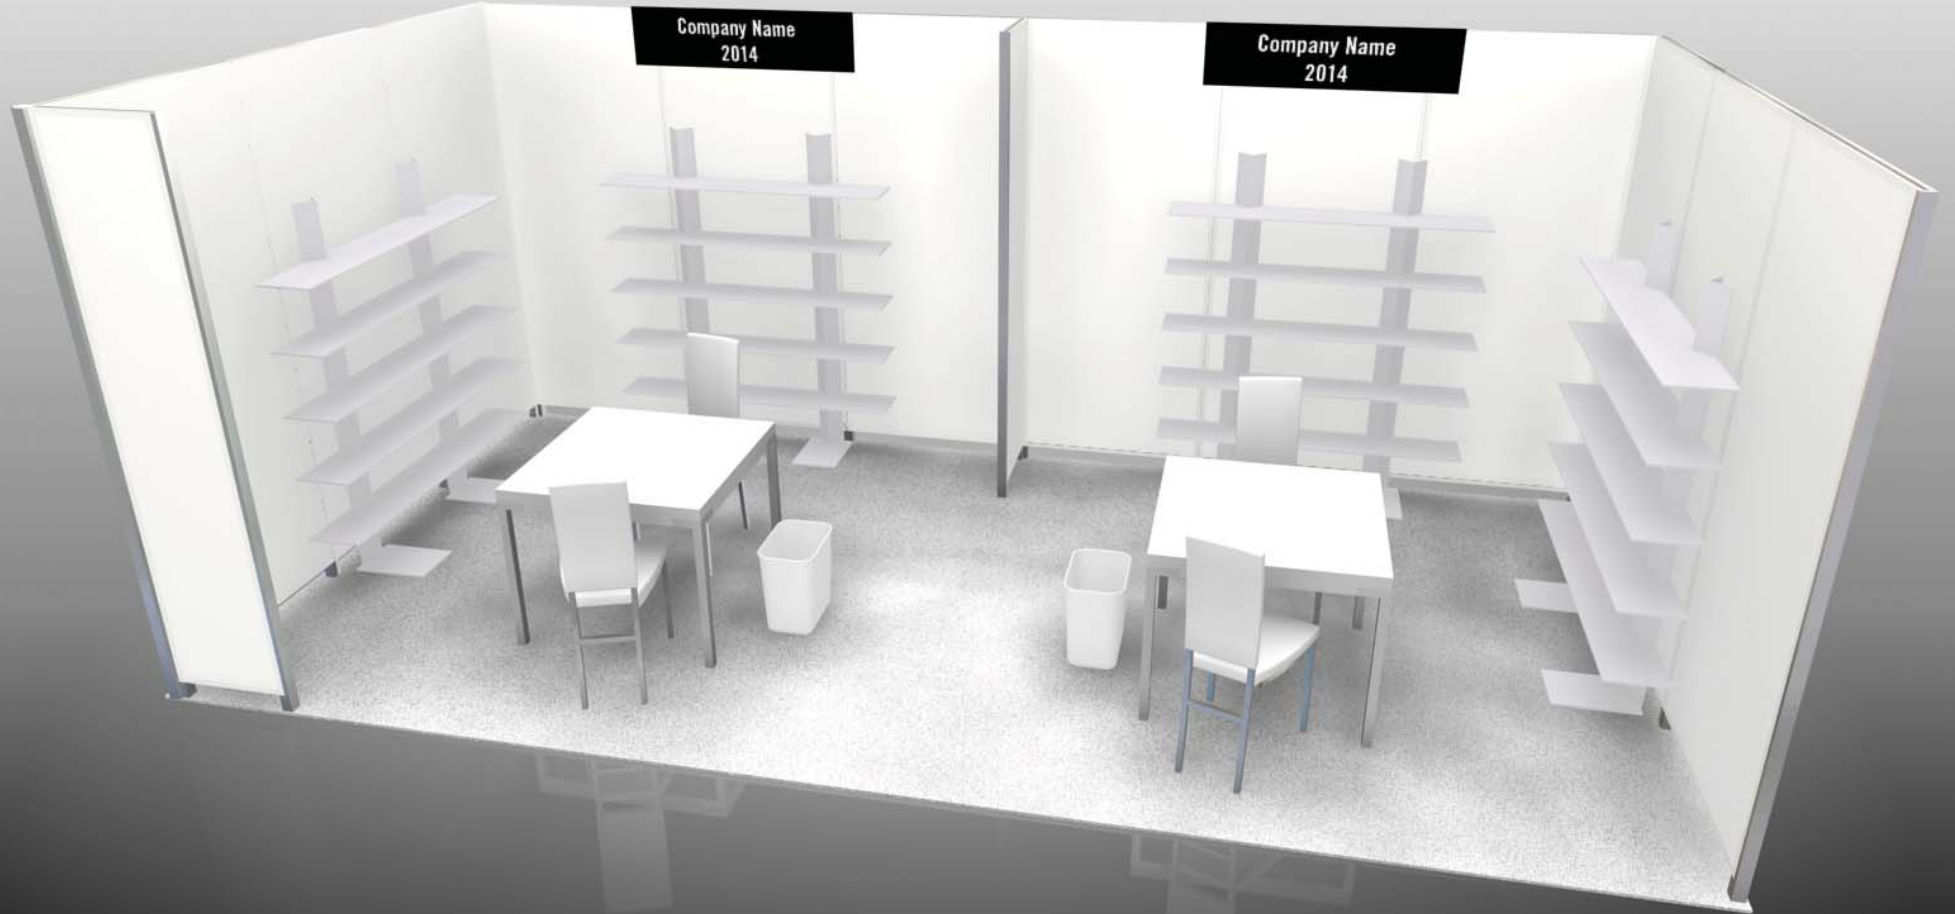

Company Name
2014

Company Name
2014