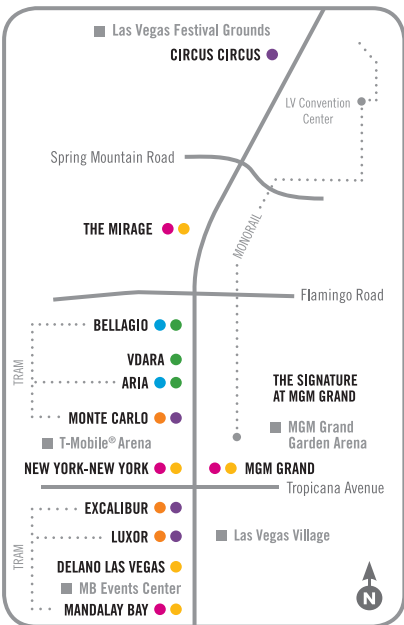

Parking Guide

mgmresorts.com/parking

BELLAGIO® ARIA® VDARA® MGM GRAND®

THE SIGNATURE AT MGM GRAND® MANDALAY BAY®

DELANO™ LAS VEGAS THE MIRAGE® MONTE CARLO™

NEW YORK-NEW YORK® LUXOR® EXCALIBUR®

CIRCUS CIRCUS® LAS VEGAS

MGM Resorts Destinations

SELF-PARKING

Prices may be higher during special events

SELF-PARKING

Prices may be higher during special events

SELF-PARKING

Prices may be higher during special events

MANDALAY BAY
RESORT AND CASINO, LAS VEGAS

NEW YORK-NEW YORK
LAS VEGAS HOTEL & CASINO

Monte Carlo

LUXOR®

Excalibur
HOTEL-CASINO-LAS VEGAS

0 to 60 minutes	No charge (1st day only)
Over 1 to 2 hours	\$7
Over 2 to 4 hours	\$12
Over 4 to 24 hours	\$15
Over 24 hours	\$15 each additional day or fraction thereof

DELANO
LAS VEGAS

Monte Carlo

LUXOR®

Vdara
HOTEL & SPA

NEW YORK-NEW YORK
LAS VEGAS HOTEL & CASINO

Excalibur
HOTEL-CASINO-LAS VEGAS

CIRCUS
CIRCUS

0 to 4 hours	\$20
Over 4 to 24 hours	\$25
Over 24 hours	\$25 each additional day or fraction thereof