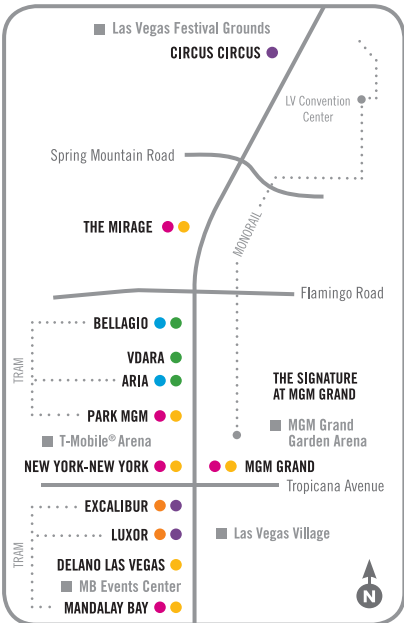

# PARKING GUIDE

[MGMRESORTS.COM/PARKING](http://MGMRESORTS.COM/PARKING)

**MGM RESORTS**  
INTERNATIONAL®

BELLAGIO® ARIA® VDARA® MGM GRAND®

THE SIGNATURE AT MGM GRAND® MANDALAY BAY®

DELANO™ LAS VEGAS PARK MGM™ THE MIRAGE®

NEW YORK-NEW YORK® LUXOR® EXCALIBUR®

CIRCUS CIRCUS® LAS VEGAS

# MGM RESORTS DESTINATIONS

## SELF-PARKING

Prices may be higher during special events

MANDALAY BAY  
RESORT AND CASINO, LAS VEGAS

NEW YORK-NEW YORK  
LAS VEGAS HOTEL & CASINO

LUXOR

EXCALIBUR  
HOTEL-CASINO-LAS VEGAS

0 to 60 minutes	No charge (1st day only)
Over 1 to 2 hours	\$9
Over 2 to 4 hours	\$15
Over 4 to 24 hours	\$18
Over 24 hours	\$18 each additional day or fraction thereof