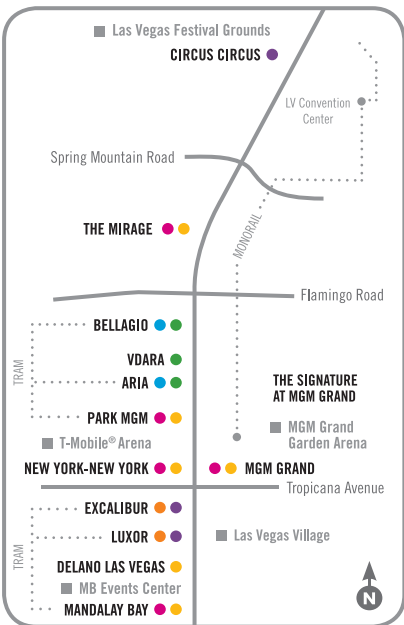

BELLAGIO® ARIA® VDARA® MGM GRAND®

THE SIGNATURE AT MGM GRAND® MANDALAY BAY®

DELANO™ LAS VEGAS PARK MGM™ THE MIRAGE®

NEW YORK-NEW YORK® LUXOR® EXCALIBUR®

CIRCUS CIRCUS® LAS VEGAS

MGM RESORTS DESTINATIONS

SELF-PARKING

Prices may be higher during special events

SELF-PARKING

Prices may be higher during special events

SELF-PARKING

Prices may be higher during special events

MANDALAY BAY
RESORT AND CASINO, LAS VEGAS

NEW YORK-NEW YORK
LAS VEGAS HOTEL & CASINO