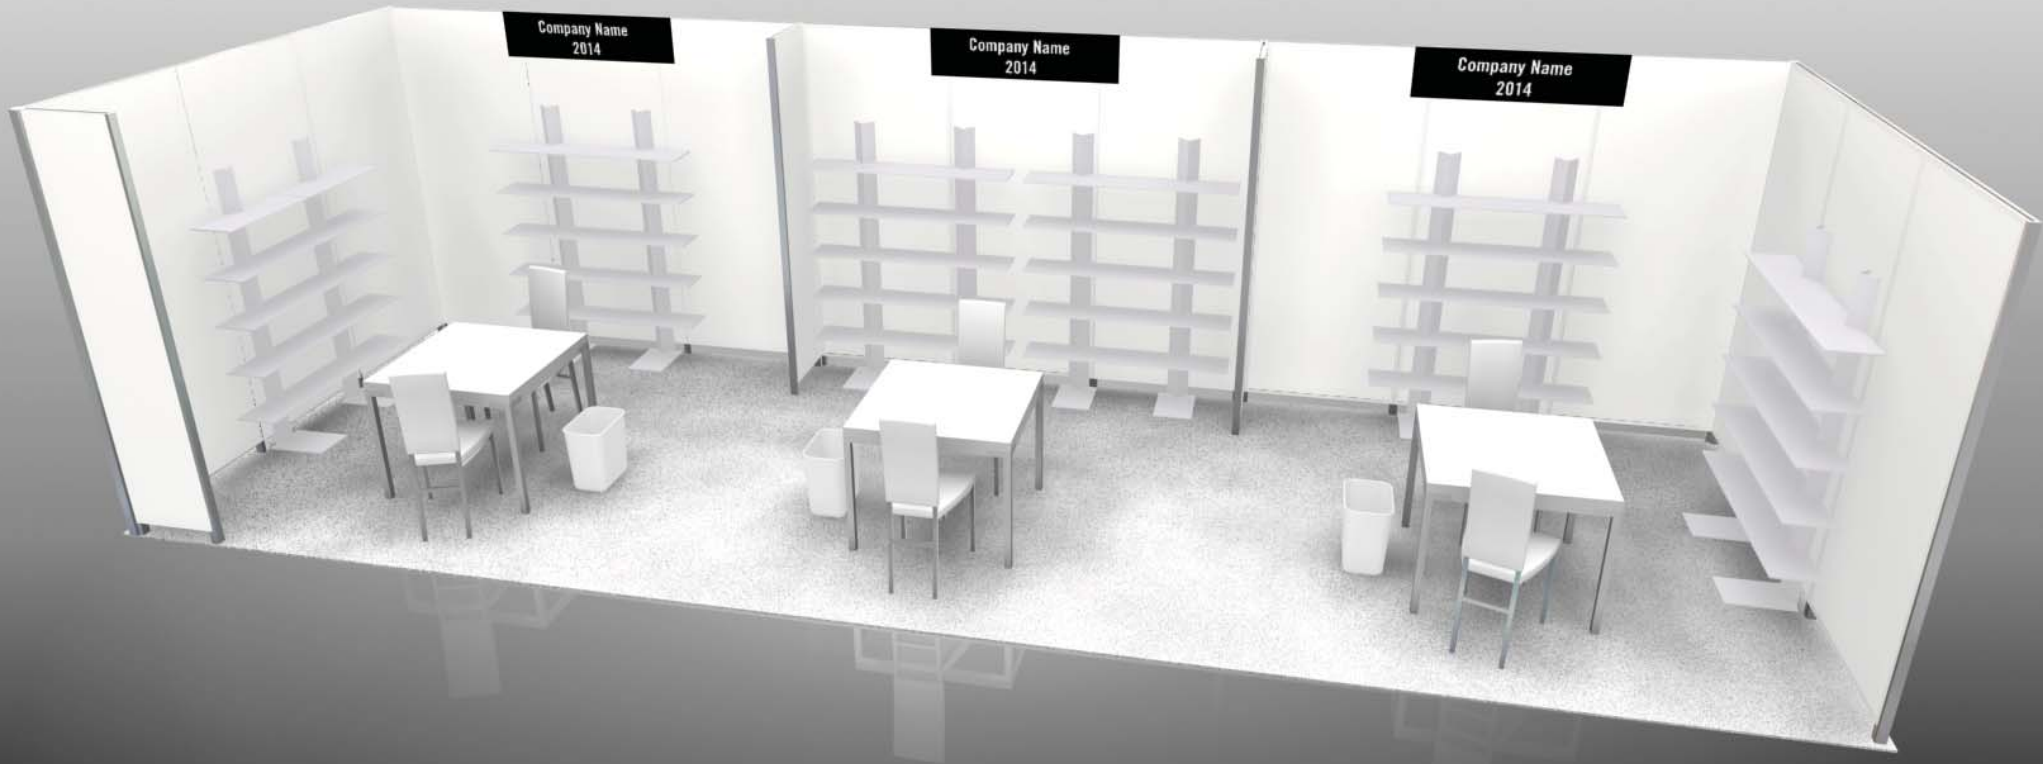

Company Name
2014

Company Name
2014

Company Name
2014