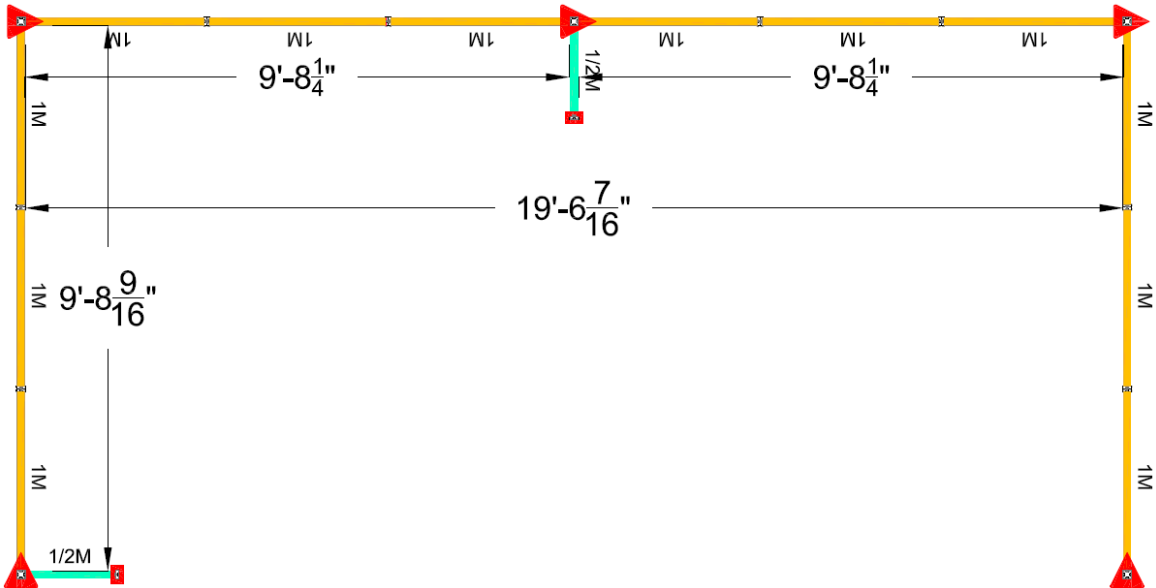

POOL Standard Booth Package

Standard 10x10 Inline Booth

$1M$ Panel – $38\frac{1}{16}"$ wide x $67\frac{3}{8}"$ high
 Visual Opening – $37\frac{9}{16}"$ wide x $65\frac{1}{2}"$ high

$\frac{1}{2}M$ Panel – $18\frac{11}{16}"$ wide x $67\frac{3}{8}"$ high
 Visual Opening – $18\frac{3}{16}"$ wide x $65\frac{1}{2}"$ high

10x20 Inline Actual Working Space Rendering

1M Panel – 38 1/16" wide x 67 3/8" high
 Visual Opening – 37 9/16" wide x 65 1/2" high

1/2 M Panel – 18 11/16" wide x 67 3/8" high
 Visual Opening – 18 3/16" wide x 65 1/2" high

20x20 Actual Working Space Rendering