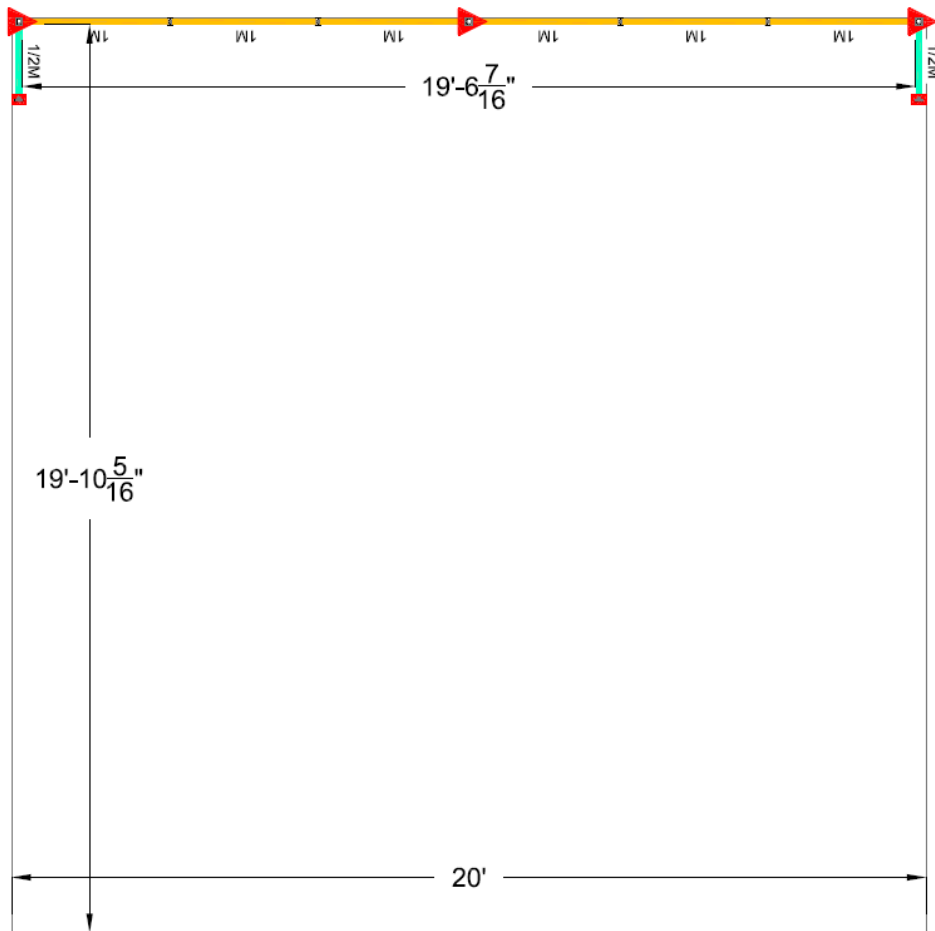

POOL Standard Booth Package

Standard 10x10 Inline Booth

$1M$ Panel – $38\frac{1}{16}"$ wide x $67\frac{3}{8}"$ high
 Visual Opening – $37\frac{9}{16}"$ wide x $65\frac{1}{2}"$ high

$\frac{1}{2}M$ Panel – $18\frac{11}{16}"$ wide x $67\frac{3}{8}"$ high
 Visual Opening – $18\frac{3}{16}"$ wide x $65\frac{1}{2}"$ high

10x20 Inline Actual Working Space Rendering

1M Panel – 38 1/16" wide x 67 3/8" high
 Visual Opening – 37 9/16" wide x 65 1/2" high

1/2 M Panel – 18 11/16" wide x 67 3/8" high
 Visual Opening – 18 3/16" wide x 65 1/2" high

20x20 Actual Working Space Rendering