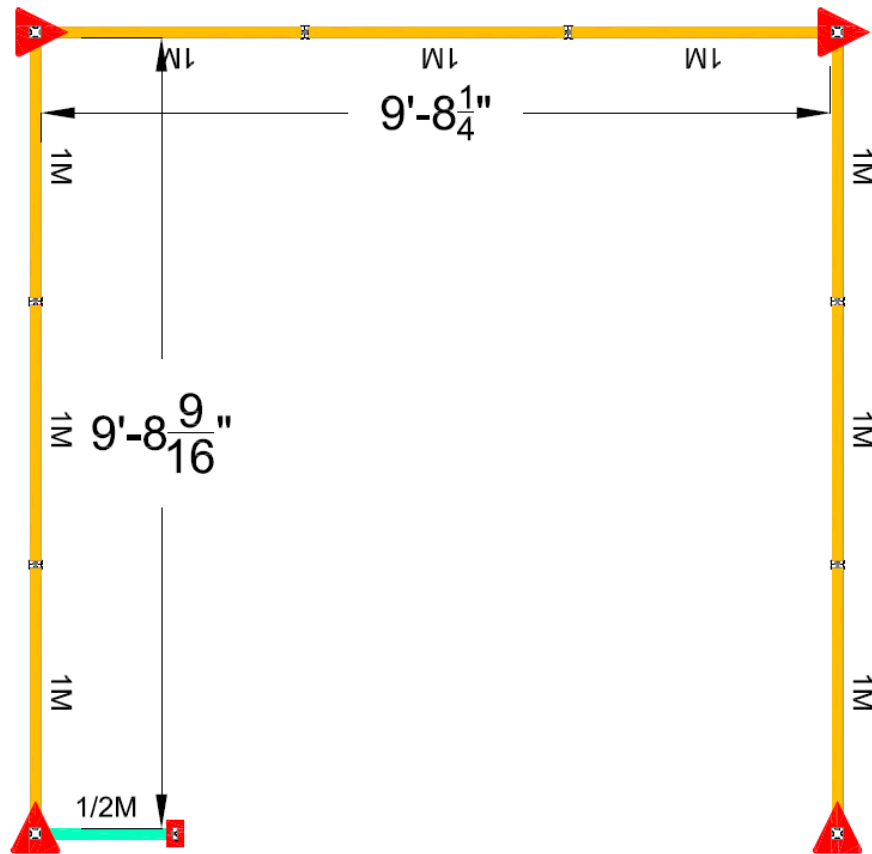

POOL Standard Booth Package

Standard 10x10 Inline Booth

$1M$ Panel – $38\frac{1}{16}"$ wide x $67\frac{3}{8}"$ high
 Visual Opening – $37\frac{9}{16}"$ wide x $65\frac{1}{2}"$ high

$\frac{1}{2}M$ Panel – $18\frac{11}{16}"$ wide x $67\frac{3}{8}"$ high
 Visual Opening – $18\frac{3}{16}"$ wide x $65\frac{1}{2}"$ high

10x20 Inline Actual Working Space Rendering

1M Panel – 38 1/16" wide x 67 3/8" high
 Visual Opening – 37 9/16" wide x 65 1/2" high

1/2 M Panel – 18 11/16" wide x 67 3/8" high
 Visual Opening – 18 3/16" wide x 65 1/2" high

20x20 Actual Working Space Rendering