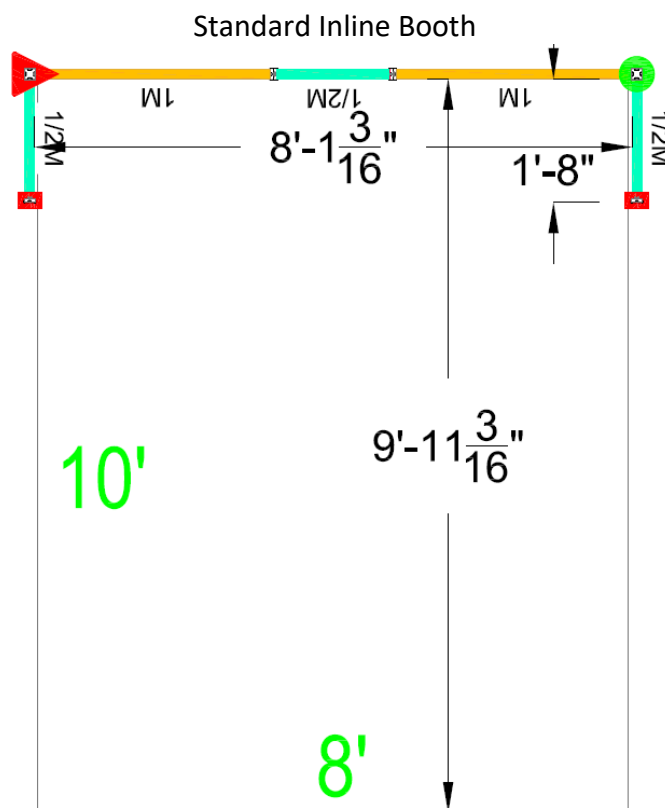

POOL Co-Op Booth Package

1M Panel – $38\frac{1}{16}''$ wide x $67\frac{3}{8}''$ high
 Visual Opening – $37\frac{9}{16}''$ wide x $65\frac{1}{2}''$ high

$1/2$ M Panel – $18\frac{11}{16}''$ wide x $67\frac{3}{8}''$ high
 Visual Opening – $18\frac{3}{16}''$ wide x $65\frac{1}{2}''$ high