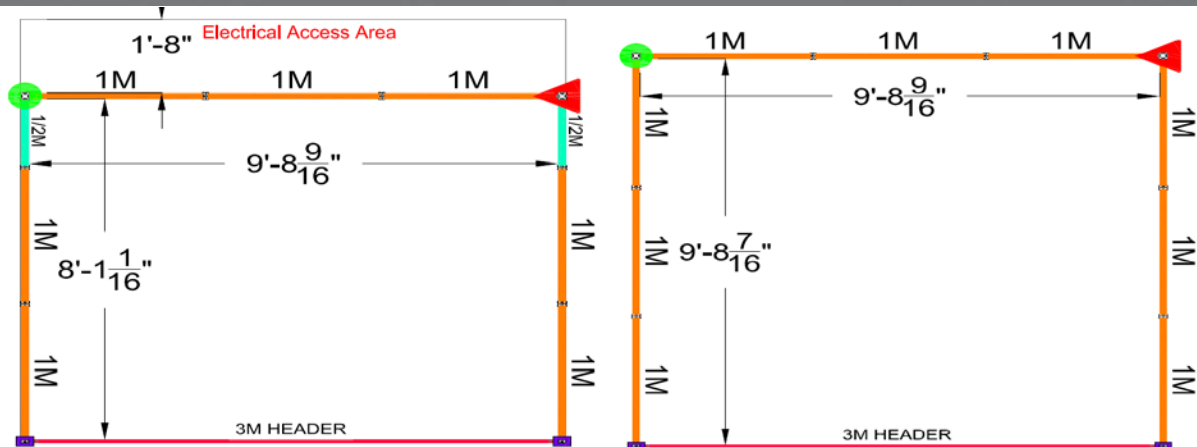

WWD and Sourcing - 10x10

FIT 2 System – Coroplast Inserts

- 300171 – Table Rectangle – 48" wide x 30" deep x 30" tall
- 302102 – Chair White – 30" tall x 25" wide x 17 1/2" deep
- 300115 - Wastebasket – 11" wide x 9" deep x 14 1/2" tall

664752 – Arm Light Black

700001 – 5 AMP Outlet

600167 – Self Adjustable Garment Hang Bar – 39” long

- Weight limit of hang bars – 40 lbs. per hang bar

668461 - Straight Shelves (self-adjustable) – 14” deep x 38 11/16” wide

- Weight limit of straight shelves – 40 lbs. per shelf

Gray Carpet

Drayage 300lbs

Optional Booth Package Customization:

300104 – Garment Rack 50” long, height adjust from 51”-61” (Without wheels)

660373 – Chrome Grid Panel 24”W x 8”H

10x60

20x20

20x40

30x40