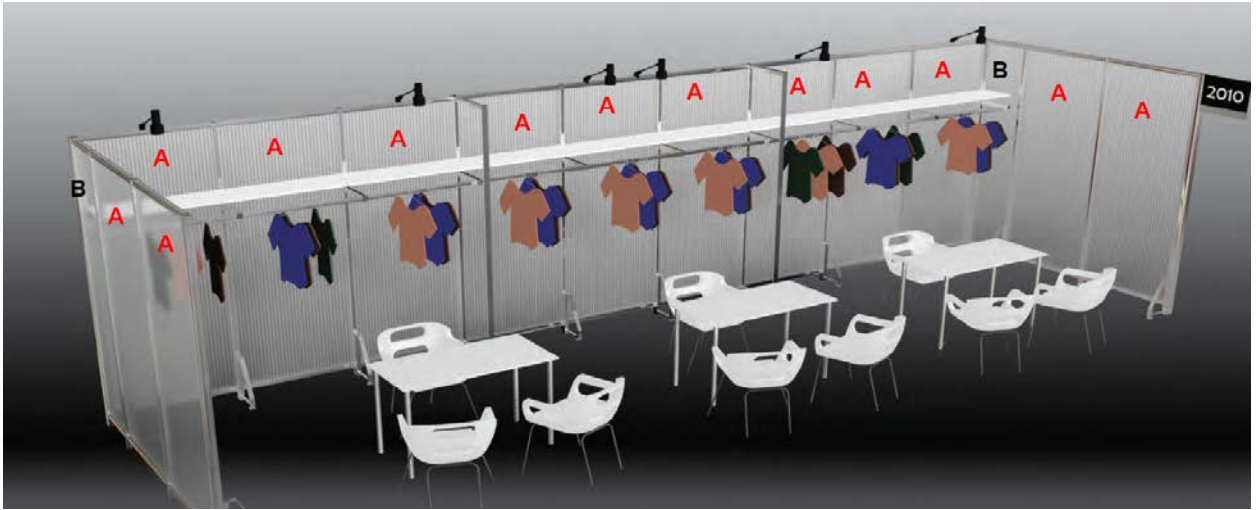

WWD and Sourcing - 10x10

FIT 2 System – Coroplast Inserts

- 300171 – Table Rectangle – 48" wide x 30" deep x 30" tall
- 302102 – Chair White – 30" tall x 25" wide x 17 1/2" deep
- 300115 - Wastebasket – 11" wide x 9" deep x 14 1/2" tall

664752 – Arm Light Black

700001 – 5 AMP Outlet

600167 – Self Adjustable Garment Hang Bar – 39” long

- Weight limit of hang bars – 40 lbs. per hang bar

668461 - Straight Shelves (self-adjustable) – 14” deep x 38 11/16” wide

- Weight limit of straight shelves – 40 lbs. per shelf

Gray Carpet

Drayage 300lbs

Optional Booth Package Customization:

300104 – Garment Rack 50” long, height adjust from 51”-61” (Without wheels)

660373 – Chrome Grid Panel 24”W x 8”H

600450 – 1M Graphic Panel, Styrene Insert 38 1/8” wide x 91 5/8” high

600451 – ½ M Graphic Panel, Styrene Insert 18 11/16” wide x 91 5/8” high

Additional Renderings

10x10

10x20

10x30

10x40

10x50