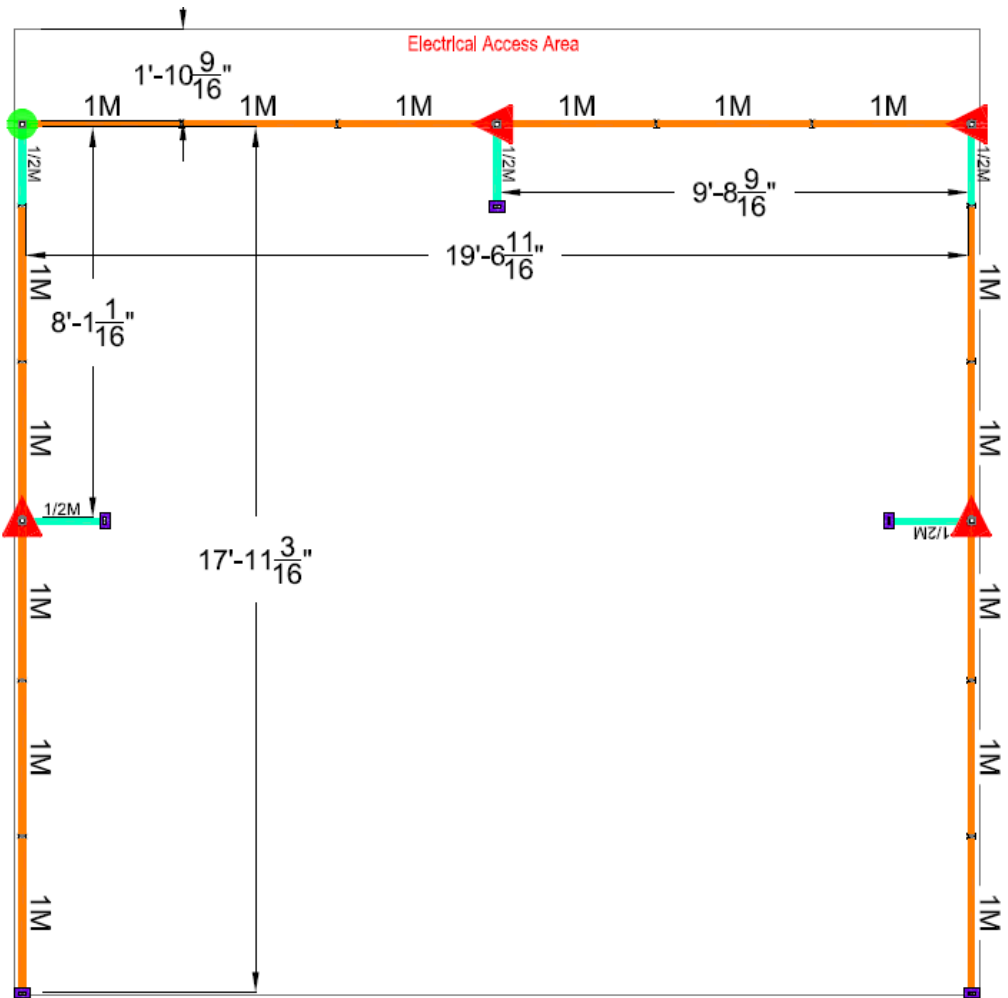

WWD and Sourcing - 10x10

FIT 2 System – Coroplast Inserts

- 300171 – Table Rectangle – 48" wide x 30" deep x 30" tall
- 302102 – Chair White – 30" tall x 25" wide x 17 1/2" deep
- 300115 - Wastebasket – 11" wide x 9" deep x 14 1/2" tall

600450 – 1M Graphic Panel, Styrene Insert 38 1/8” wide x 91 5/8” high

600451 – ½ M Graphic Panel, Styrene Insert 18 11/16” wide x 91 5/8” high

Additional Renderings

10x10

10x20

10x30

10x40

10x50

10x60

20x20

20x40

30x40