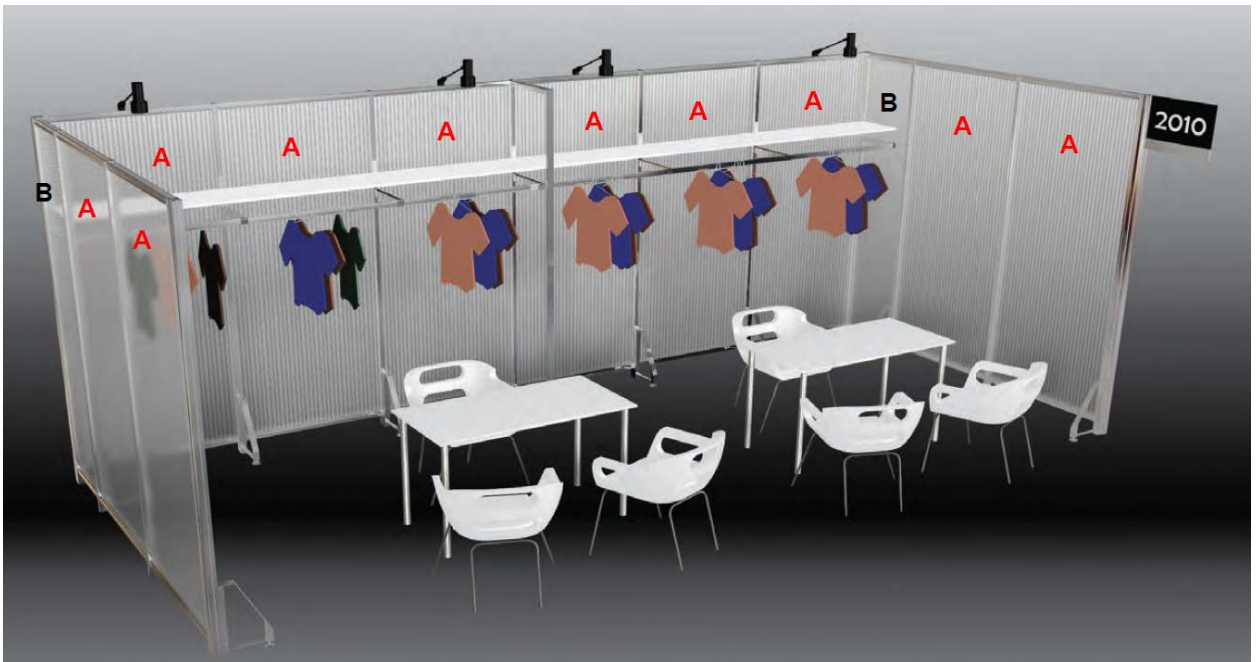

WWD and Sourcing - 10x10

FIT 2 System – Coroplast Inserts

- 300171 – Table Rectangle – 48" wide x 30" deep x 30" tall
- 302102 – Chair White – 30" tall x 25" wide x 17 1/2" deep
- 300115 - Wastebasket – 11" wide x 9" deep x 14 1/2" tall

664752 – Arm Light Black

700001 – 5 AMP Outlet

600167 – Self Adjustable Garment Hang Bar – 39” long

- Weight limit of hang bars – 40 lbs. per hang bar

668461 - Straight Shelves (self-adjustable) – 14” deep x 38 11/16” wide

- Weight limit of straight shelves – 40 lbs. per shelf

Gray Carpet

Drayage 300lbs

Optional Booth Package Customization:

300104 – Garment Rack 50” long, height adjust from 51”-61” (Without wheels)

660373 – Chrome Grid Panel 24”W x 8”H

600450 – 1M Graphic Panel, Styrene Insert 38 1/8” wide x 91 5/8” high

600451 – ½ M Graphic Panel, Styrene Insert 18 11/16” wide x 91 5/8” high

Additional Renderings

10x10

10x20

10x30

10x40

10x50