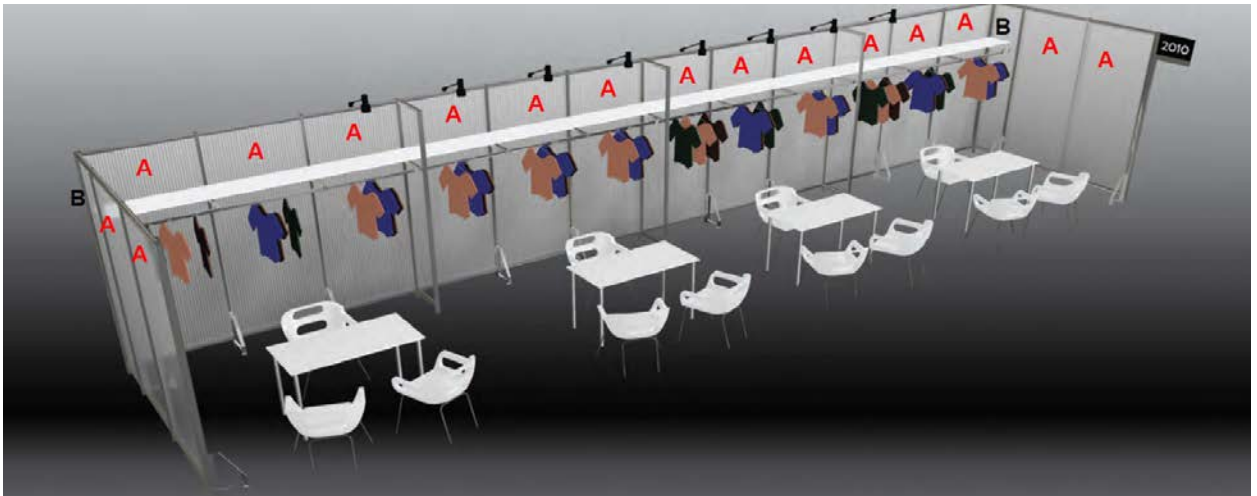

WWD and Sourcing - 10x10

FIT 2 System – Coroplast Inserts

- 300171 – Table Rectangle – 48" wide x 30" deep x 30" tall
- 302102 – Chair White – 30" tall x 25" wide x 17 1/2" deep
- 300115 - Wastebasket – 11" wide x 9" deep x 14 1/2" tall

664752 – Arm Light Black

700001 – 5 AMP Outlet

600167 – Self Adjustable Garment Hang Bar – 39” long

- Weight limit of hang bars – 40 lbs. per hang bar

668461 - Straight Shelves (self-adjustable) – 14” deep x 38 11/16” wide

- Weight limit of straight shelves – 40 lbs. per shelf

Gray Carpet

Drayage 300lbs

Optional Booth Package Customization:

300104 – Garment Rack 50” long, height adjust from 51”-61” (Without wheels)

660373 – Chrome Grid Panel 24”W x 8”H

600450 – 1M Graphic Panel, Styrene Insert 38 1/8” wide x 91 5/8” high

600451 – ½ M Graphic Panel, Styrene Insert 18 11/16” wide x 91 5/8” high

Additional Renderings

10x10

10x20

10x30

10x40

10x50