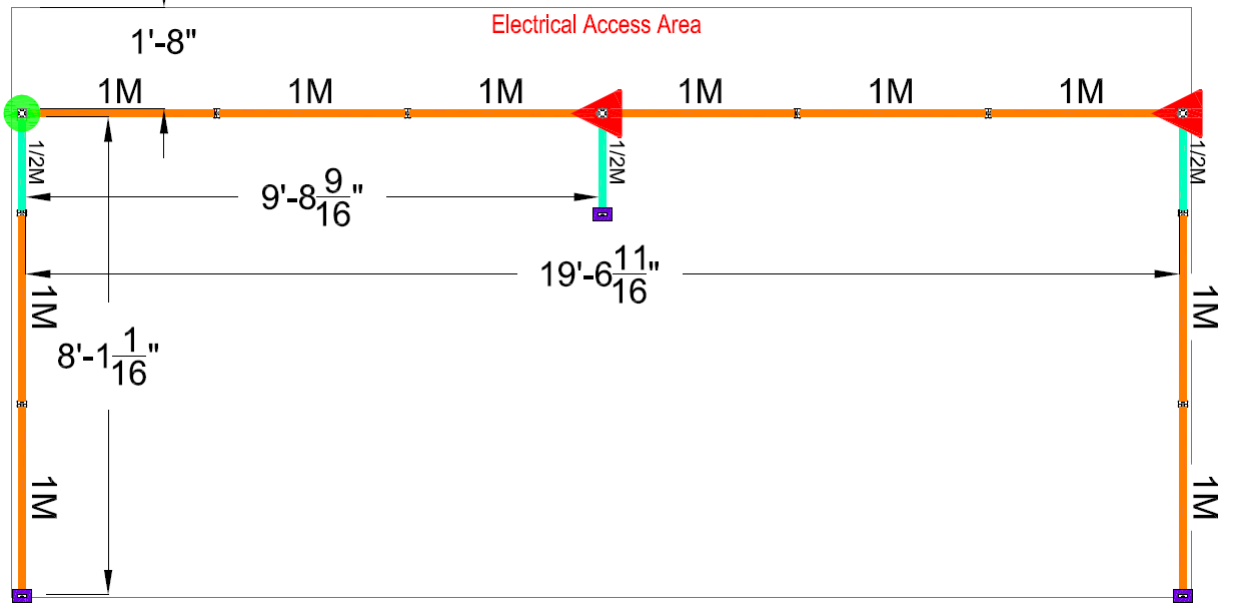

WWD and Sourcing - 10x10

FIT 2 System – Coroplast Inserts

- 300171 – Table Rectangle – 48" wide x 30" deep x 30" tall
- 302102 – Chair White – 30" tall x 25" wide x 17 1/2" deep
- 300115 - Wastebasket – 11" wide x 9" deep x 14 1/2" tall

600450 – 1M Graphic Panel, Styrene Insert 38 1/8” wide x 91 5/8” high

600451 – ½ M Graphic Panel, Styrene Insert 18 11/16” wide x 91 5/8” high

Additional Renderings

10x10

10x20

10x30

10x40

10x50

10x60

20x20

20x40

30x40