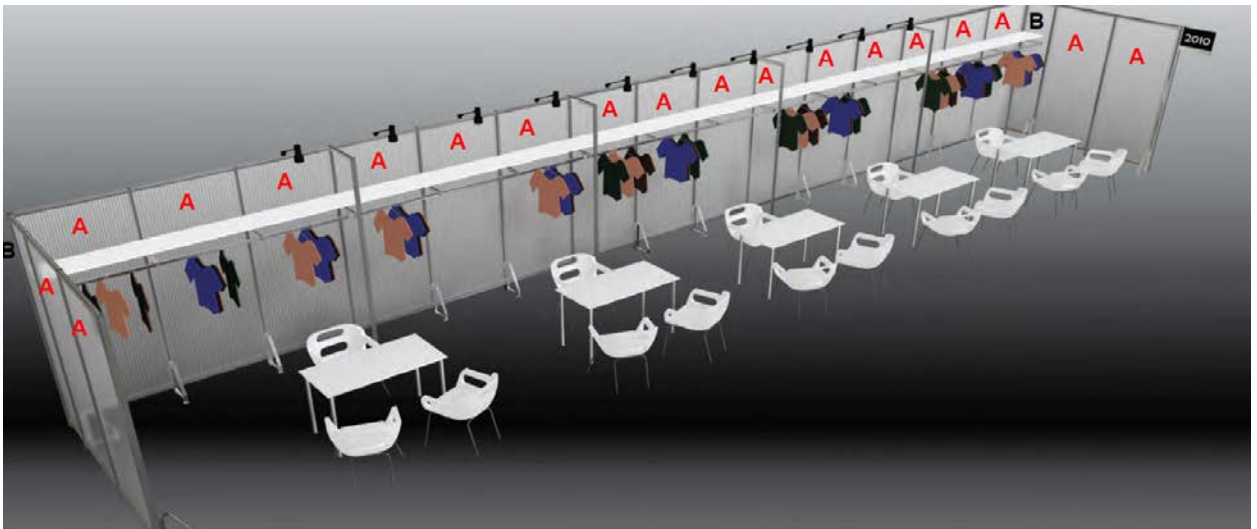

WWD and Sourcing - 10x10

FIT 2 System – Coroplast Inserts

- 300171 – Table Rectangle – 48" wide x 30" deep x 30" tall
- 302102 – Chair White – 30" tall x 25" wide x 17 1/2" deep
- 300115 - Wastebasket – 11" wide x 9" deep x 14 1/2" tall

664752 – Arm Light Black

700001 – 5 AMP Outlet

600167 – Self Adjustable Garment Hang Bar – 39” long

- Weight limit of hang bars – 40 lbs. per hang bar

668461 - Straight Shelves (self-adjustable) – 14” deep x 38 11/16” wide

- Weight limit of straight shelves – 40 lbs. per shelf

Gray Carpet

Drayage 300lbs

Optional Booth Package Customization:

300104 – Garment Rack 50” long, height adjust from 51”-61” (Without wheels)

660373 – Chrome Grid Panel 24”W x 8”H

600450 – 1M Graphic Panel, Styrene Insert 38 1/8” wide x 91 5/8” high

600451 – ½ M Graphic Panel, Styrene Insert 18 11/16” wide x 91 5/8” high

Additional Renderings

10x10

10x20

10x30

10x40

10x50