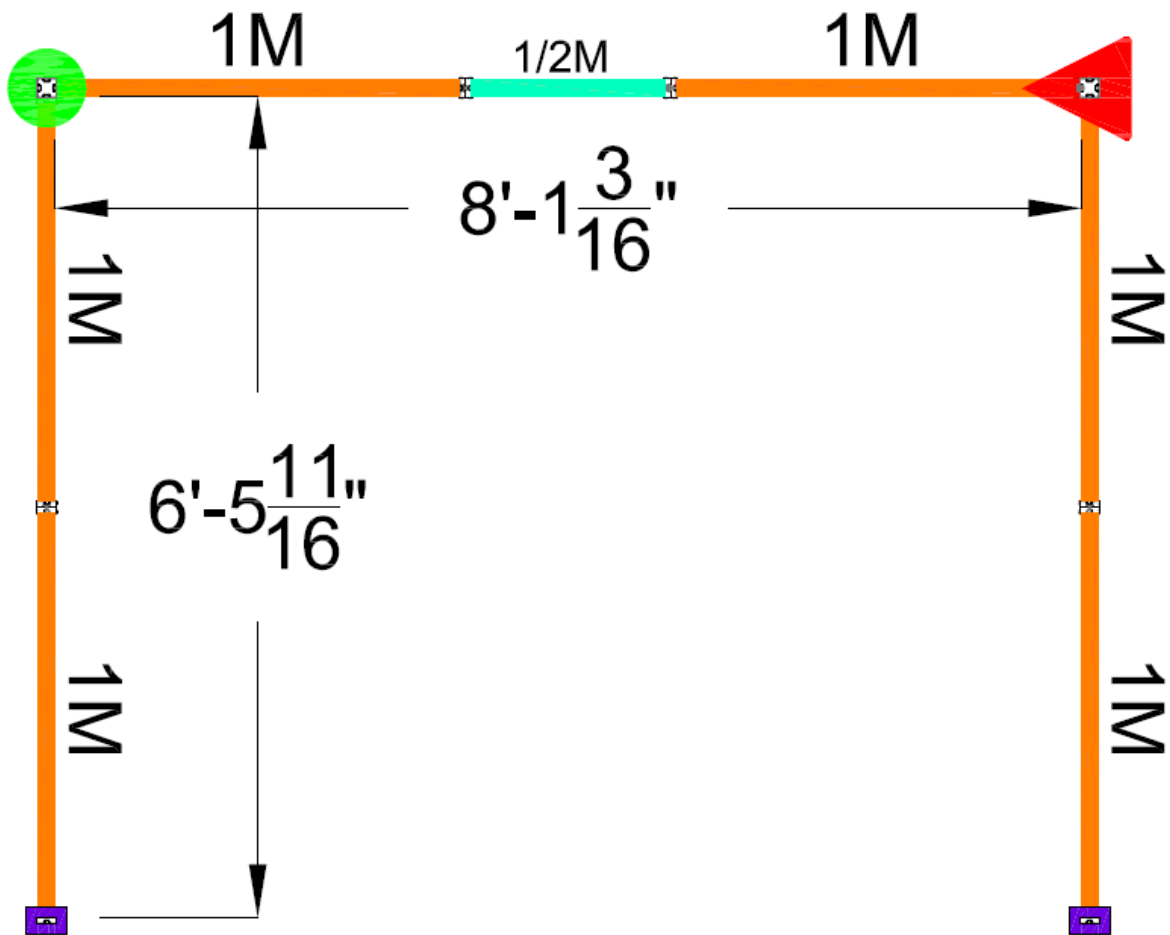

# WWD and Sourcing – 6x8

## FIT 2 System – Coroplast Inserts

300641 – 6ft Black Skirted Table – 72” long x 24” deep x 30” tall

300050 – Chair Plastic Contour – 18 1/2” tall x 32” wide x 18” deep

300115 - Wastebasket – 11” wide x 9” deep x 14 1/2” tall

700001 – 5 AMP Outlet

Gray Carpet