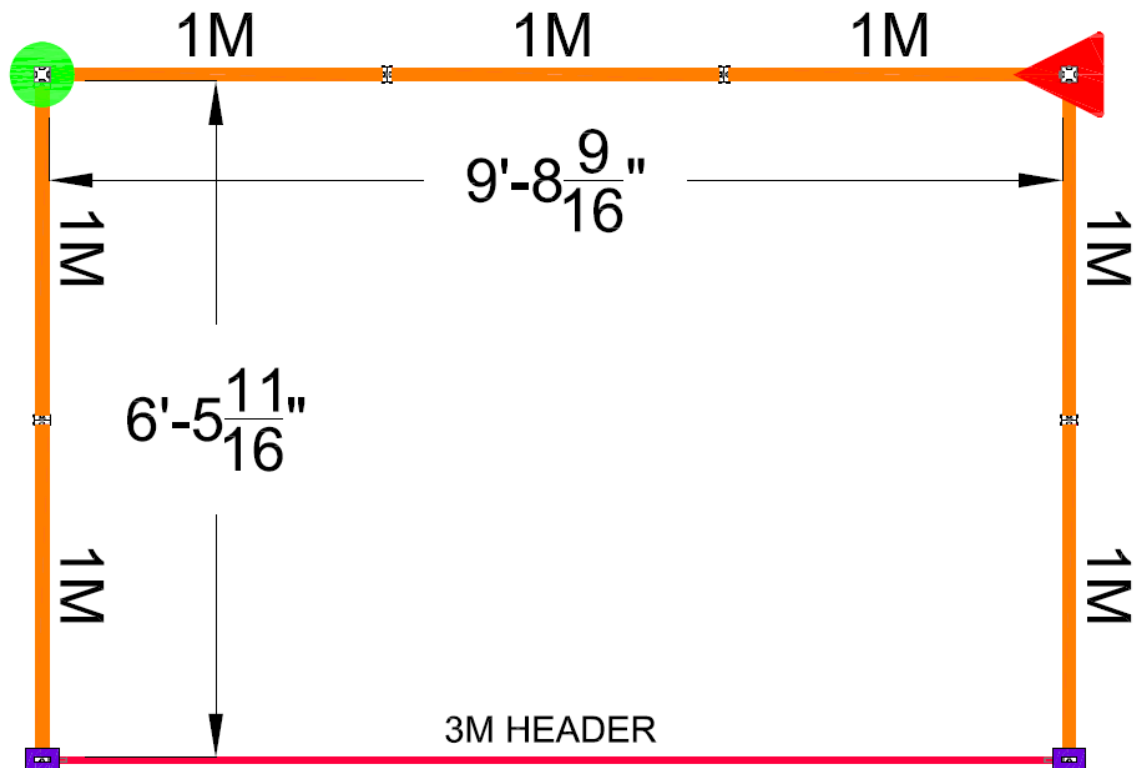

WWD and Sourcing – 6x10

FIT 2 System – Coroplast Inserts

300641 – 6ft Black Skirted Table – 72" long x 24" deep x 30" tall
300050 – Chair Plastic Contour – 18 1/2" tall x 32" wide x 18" deep
300115 - Wastebasket – 11" wide x 9" deep x 14 1/2" tall
700001 – 5 AMP Outlet
664752 – Arm Light Black
Drayage – 300 lbs
Gray Carpet

Optional Booth Package Customization:

300104 – Garment Rack 50" long, height adjust from 51"-61" (Without wheels)
660373 – Chrome Grid Panel 24"W x 8'H
600450 – 1M Graphic Panel, Styrene Insert 38 1/8" wide x 91 5/8" high
600167 – Self Adjustable Garment Hang Bar – 39" long

- Weight limit of hang bars – 40 lbs. per hang bar

668461 - Straight Shelves (self adjustable) – 14" deep x 38 11/16" wide

- Weight limit of straight shelves – 40 lbs. per shelf