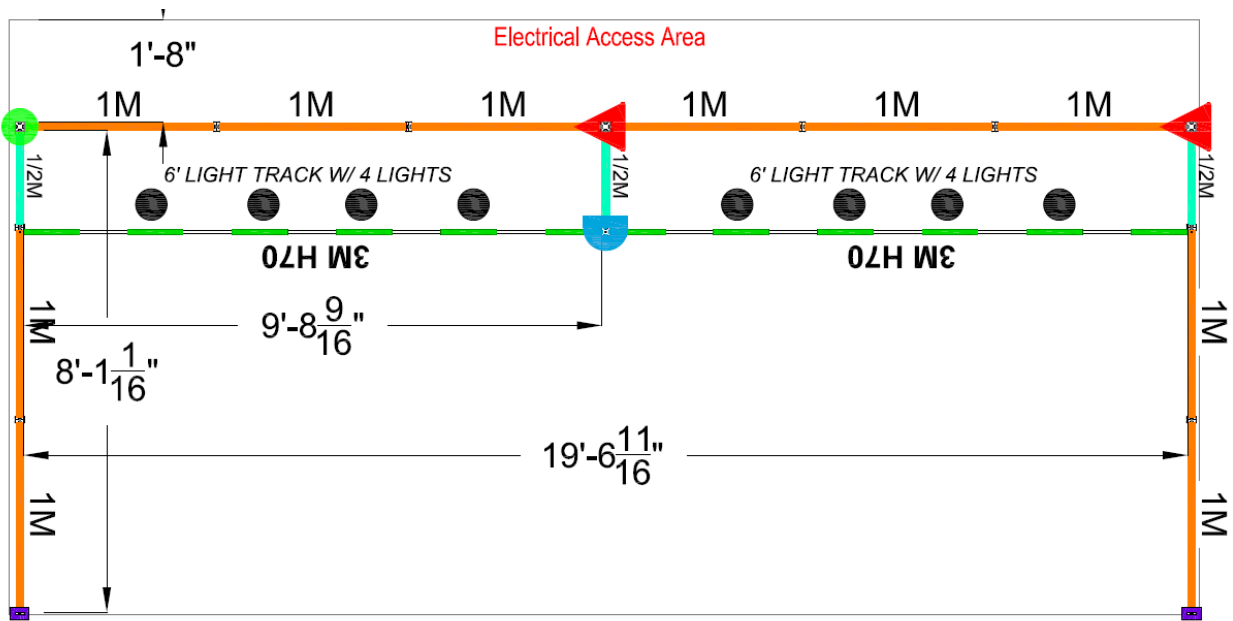

WWD Footwear - 10x10

FIT 2 System – Neutral Coroplast Inserts

300233 – 8' Single Ladder Rack 96"high x 18'deep x 38"wide
300171 – Table Rectangle – 48" wide x 30" deep x 30" tall
302102 – Chair White – 20 1/2" tall x 19 1/4" wide x 33 7/8" deep
300115 - Wastebasket – 11" wide x 9" deep x 14 1/2" tall
700340 – Track lights with 4 fixtures
700001 – 5 AMP Outlet
Gray Carpet

Drayage 300lbs

Optional Booth Package Customization:

300233 – 8ft Single Ladder Rack Shelf
600450 – Panel A - 1M Graphic Panel, Styrene Insert 38 1/8" wide x 91 5/8" high
600451 – Panel B - 1/2 M Graphic Panel, Styrene Insert 18 11/16" wide x 91 5/8" high

Additional Renderings

10x10

10x20

10x30

20x20