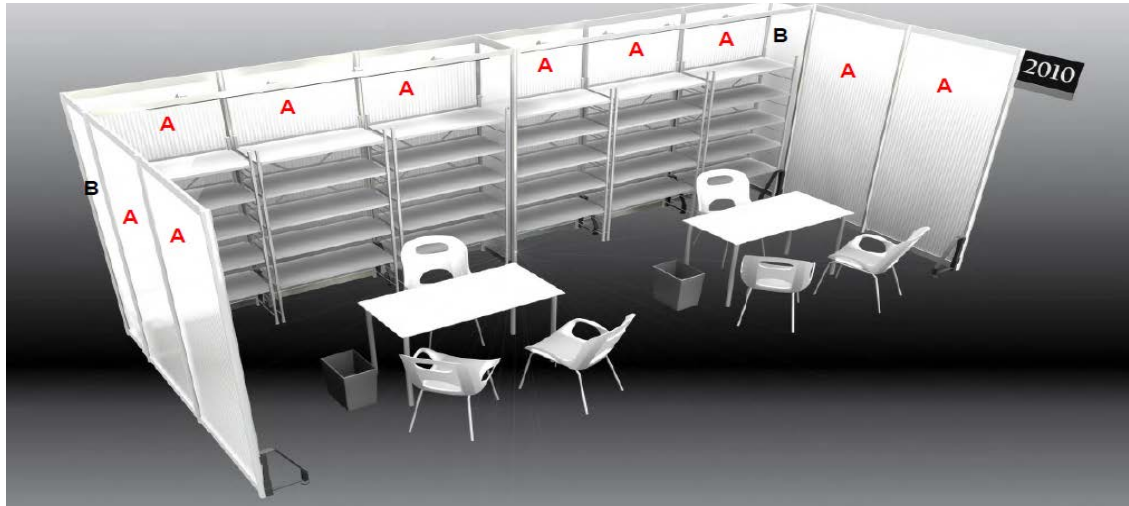

WWD Footwear - 10x10

FIT 2 System – Neutral Coroplast Inserts

300233 – 8' Single Ladder Rack 96"high x 18'deep x 38"wide
300171 – Table Rectangle – 48" wide x 30" deep x 30" tall
302102 – Chair White – 20 1/2" tall x 19 1/4" wide x 33 7/8" deep
300115 - Wastebasket – 11" wide x 9" deep x 14 1/2" tall
700340 – Track lights with 4 fixtures
700001 – 5 AMP Outlet
Gray Carpet

Drayage 300lbs

Optional Booth Package Customization:

300233 – 8ft Single Ladder Rack Shelf
600450 – Panel A - 1M Graphic Panel, Styrene Insert 38 1/8" wide x 91 5/8" high
600451 – Panel B - 1/2 M Graphic Panel, Styrene Insert 18 11/16" wide x 91 5/8" high

Additional Renderings

10x10

10x20

10x30

20x20