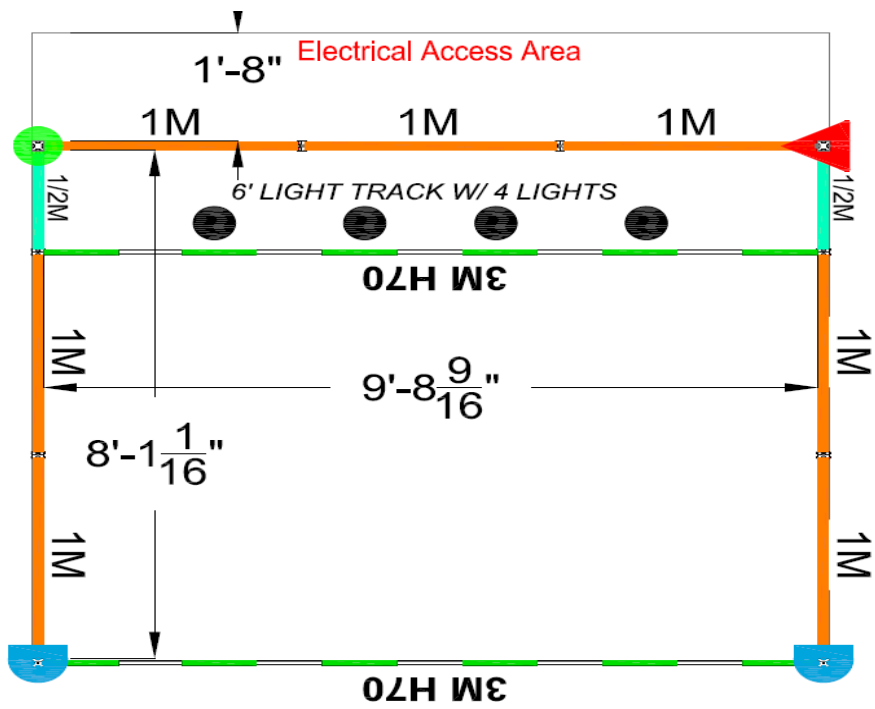

WWD Footwear - 10x10

FIT 2 System – Neutral Coroplast Inserts

300233 – 8' Single Ladder Rack 96"high x 18'deep x 38"wide
300171 – Table Rectangle – 48" wide x 30" deep x 30" tall
302102 – Chair White – 20 1/2" tall x 19 1/4" wide x 33 7/8" deep
300115 - Wastebasket – 11" wide x 9" deep x 14 1/2" tall
700340 – Track lights with 4 fixtures
700001 – 5 AMP Outlet
Gray Carpet

Drayage 300lbs

Optional Booth Package Customization:

300233 – 8ft Single Ladder Rack Shelf
600450 – Panel A - 1M Graphic Panel, Styrene Insert 38 1/8" wide x 91 5/8" high
600451 – Panel B - 1/2 M Graphic Panel, Styrene Insert 18 11/16" wide x 91 5/8" high

Additional Renderings

10x10

10x20

10x30

20x20