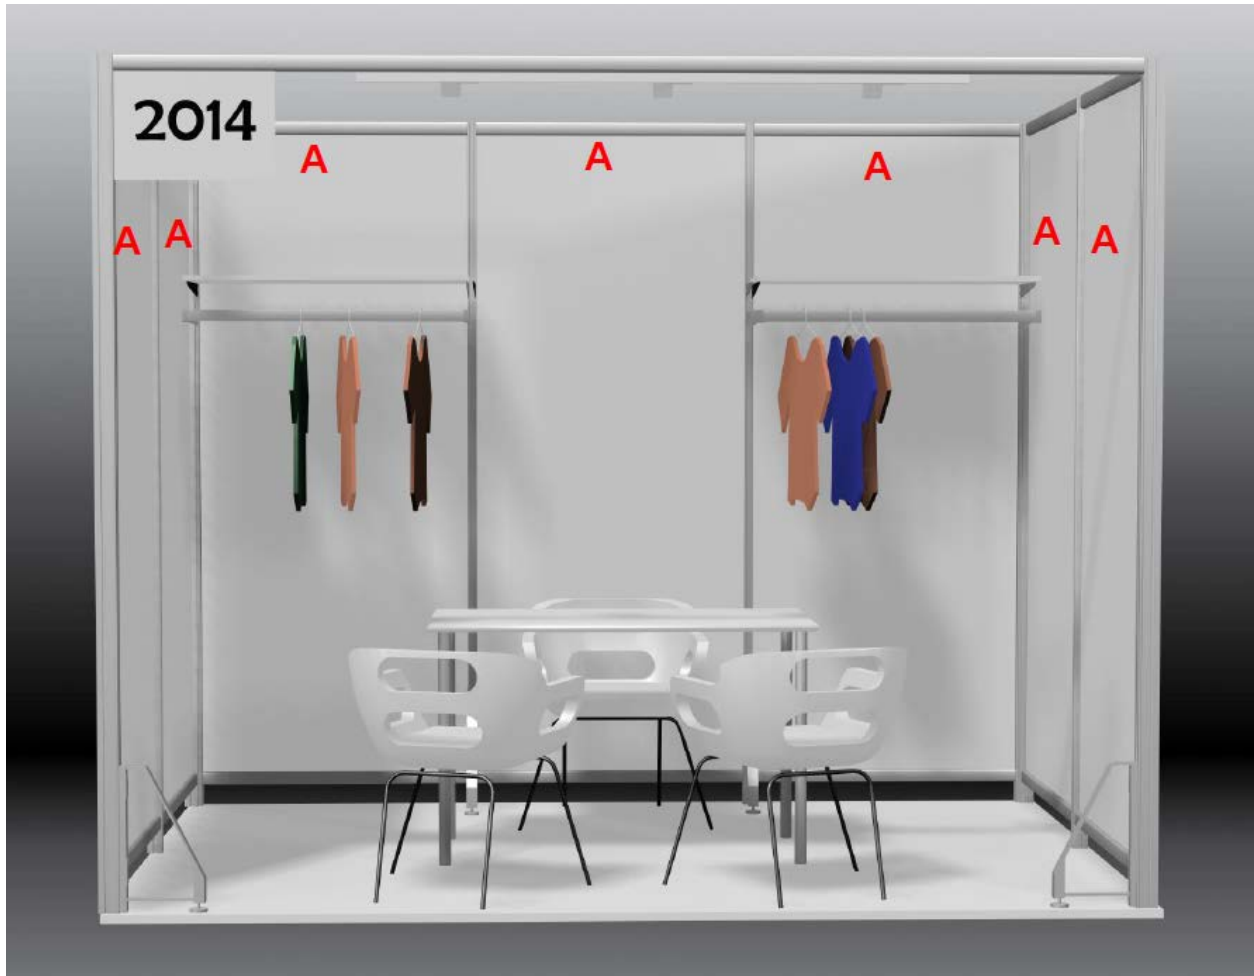

## FIT 2 System – White Hardwalls

300171 – Table Rectangle – 48” wide x 30” deep x 30” tall

302102 – Chair White – 30” tall x 25” wide x 17 ½” deep

300115 - Wastebasket – 11” wide x 9” deep x 14 ½” tall

700339 – Track with 3 Fixtures

700001 – 5 AMP Outlet

600167 – Self Adjustable Garment Hang Bar – 39” long

- Weight limit of hang bars – 40 lbs. per hang bar

668461 - Straight Shelves (self-adjustable) – 14” deep x 38 11/16” wide

- Weight limit of straight shelves – 40 lbs. per shelf

White Carpet

Drayage 300lbs

### **Optional Booth Package Customization:**

600167 – Self Adjustable Garment Hang Bar – 39” long

668461 - Straight Shelves (self adjustable) – 14” deep x 38 11/16” wide

300104 – Garment Rack 50” long, height adjust from 51”-61” (Without wheels)