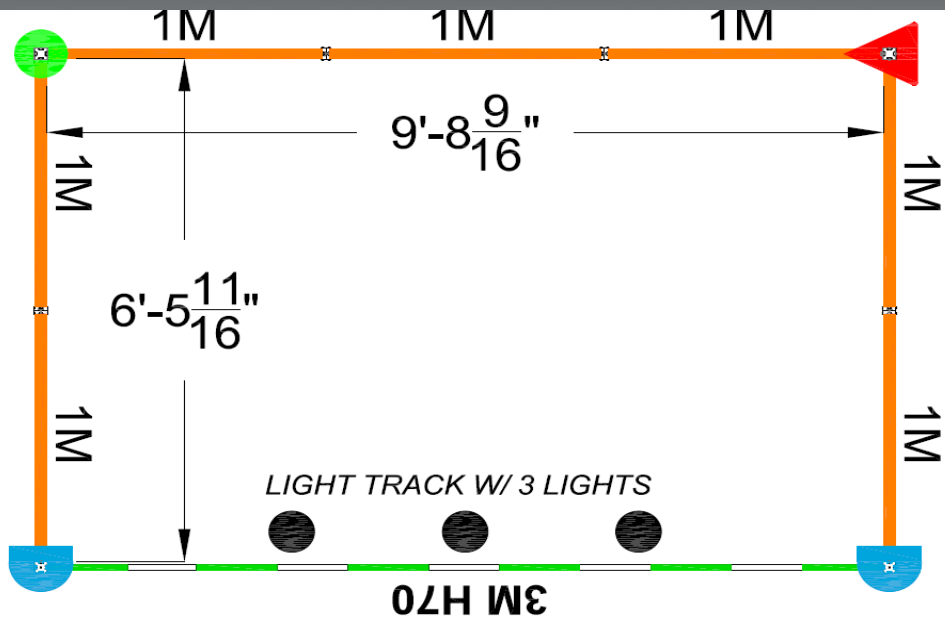

## FIT 2 System – White Hardwalls

300171 – Table Rectangle – 48” wide x 30” deep x 30” tall

302102 – Chair White – 30” tall x 25” wide x 17 ½” deep

300115 - Wastebasket – 11” wide x 9” deep x 14 ½” tall

700339 – Track with 3 Fixtures

700001 – 5 AMP Outlet

600167 – Self Adjustable Garment Hang Bar – 39” long

- Weight limit of hang bars – 40 lbs. per hang bar

668461 - Straight Shelves (self-adjustable) – 14” deep x 38 11/16” wide

- Weight limit of straight shelves – 40 lbs. per shelf

### **Optional Booth Package Customization:**

600167 – Self Adjustable Garment Hang Bar – 39” long

668461 - Straight Shelves (self adjustable) – 14” deep x 38 11/16” wide

300104 – Garment Rack 50” long, height adjust from 51”-61” (Without wheels)

660373 – Chrome Grid Panel 24”W x 8’H

600450 – 1M Graphic Panel, Styrene Insert 38 1/8” wide x 91 5/8” high