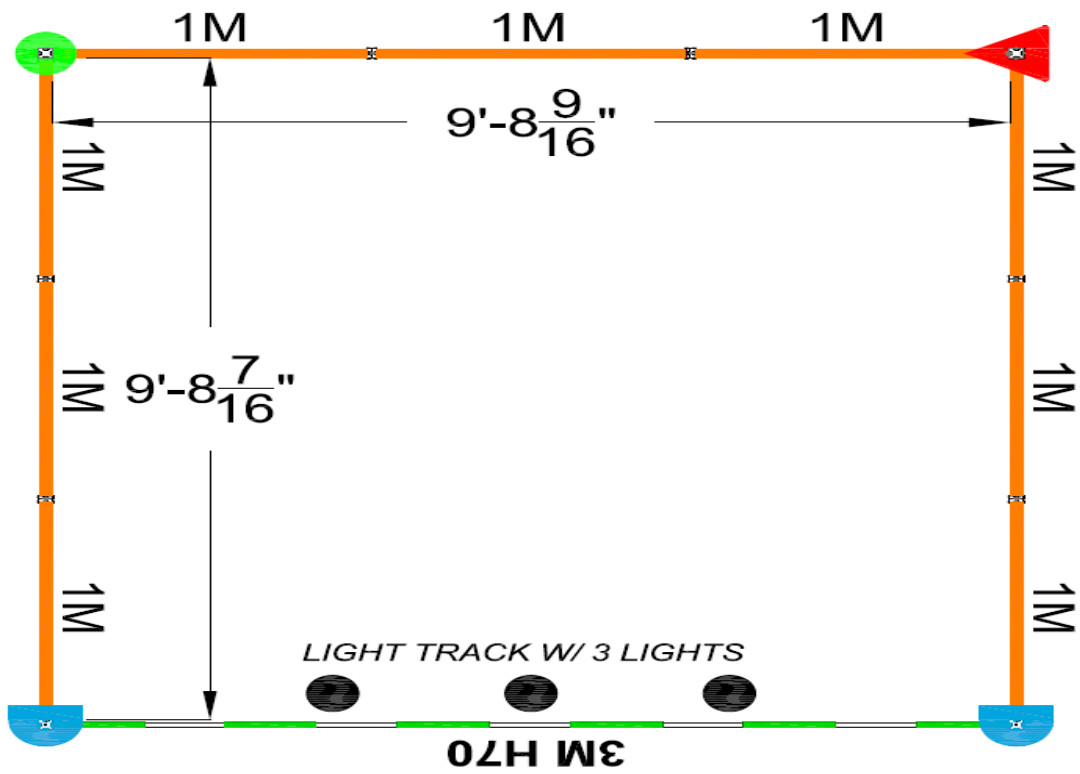

# Childrens club - 10x10

## FIT 2 System – White Hardwalls

300171 – Table Rectangle – 48” wide x 30” deep x 30” tall

302102 – Chair White – 30” tall x 25” wide x 17 ½” deep

300115 - Wastebasket – 11” wide x 9” deep x 14 ½” tall

700339 – Track with 3 Fixtures

700001 – 5 AMP Outlet

600167 – Self Adjustable Garment Hang Bar – 39” long

- Weight limit of hang bars – 40 lbs. per hang bar

668461 - Straight Shelves (self adjustable) – 14” deep x 38 11/16” wide

- Weight limit of straight shelves – 40 lbs. per shelf

White Carpet

Drayage 300lbs