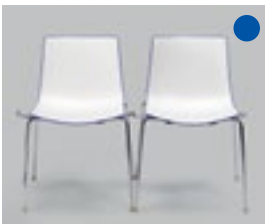

S 376
chair CATIFA 46 KOPPEL
white-orange/chrome
plastic/metal
stackable
h79, sh46, w56,5, d53

S 378
chair CATIFA 46 KOPPEL
white-beige/chrome
plastic/metal
stackable
h79, sh46, w56,5, d53

S 377
chair CATIFA 46 KOPPEL
white-dark blue/chrome
plastic/metal
stackable
h79, sh46, w56,5, d53