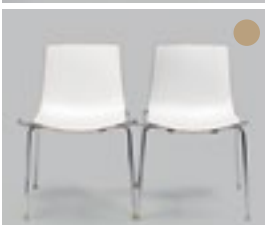

S 377
chair CATIFA 46 KOPPEL
white-dark blue/chrome
plastic/metal
stackable
h79, sh46, w56,5, d53

S 379
chair CATIFA 46 KOPPEL
white/chrome
plastic/metal
stackable
h79, sh46, w56,5, d53

S 378
chair CATIFA 46 KOPPEL
white-beige/chrome
plastic/metal
stackable
h79, sh46, w56,5, d53