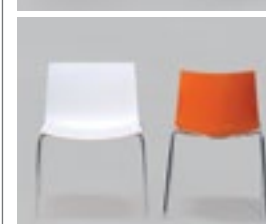

S 435
chair CATIFA 46
black/chrome
plastic/metal
stackable
h79, sh45, w56,5, d53

S 437
chair CATIFA 46
white-blue/chrome
plastic/metal
stackable
h79, sh45, w56,5, d53

S 436
chair CATIFA 46
white-orange/chrome
plastic/metal
stackable
h79, sh45, w56,5, d53