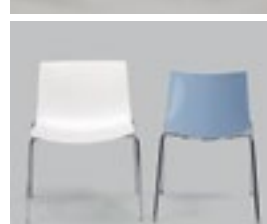

S 428
chair MOMEA
black/chrome
plastic/metal
stackable
h80, sh46, w59, d54

S 350
chair CATIFA 46
white-light blue/chrome
plastic/metal
stackable
h79, sh45, w56,5, d53