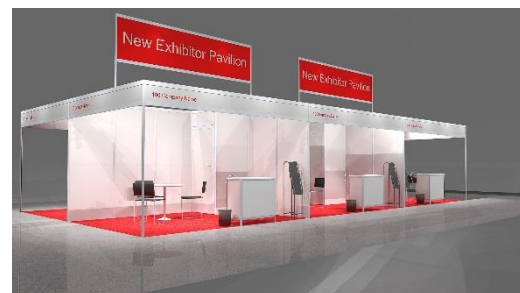

CPHI - New Exhibitor Pavilion (min. stand size 12 sqm)

- ⓪ Carpeting in stands red (code 9312 Brick Red)
- ⓪ Light grey wall elements MEWA 102
- ⓪ Fascia board in color light grey MEWA 102
- ⓪ On fascia - company name/stand number on each open side in red
- ⓪ Letter type: Univers 67 Bold 8 cm / stand number 5,5 cm
- ⓪ Electrical box of 3 kW
- ⓪ LED spots – 15W- 3000K
  - 2 rails with 3 LED spots for stand 12-35 sqm
  - 3 rails with 3 LED spots for stand 36-59 sqm
- ⓪ 1 triple wall socket

- ⓪ 1 lockable counter nr. 8 vrm white*
- ⓪ 1 stool nr. 521 aluminium with black seat*
- ⓪ 1 table F46W white top*
- ⓪ 3 chairs L92 black*
- ⓪ 1 waste bin nr.20 black*
- ⓪ 1 literature rack nr. 526AN dark grey*

- ⓪ Storage Room 100x100 cm incl. lockable door
  - ❖ 2 flat shelves 100x30 cm
  - ❖ 1 shell scheme coarack
  - ❖ 1 refrigerator nr.11

* Items double at stand size multiples of 12 sqm