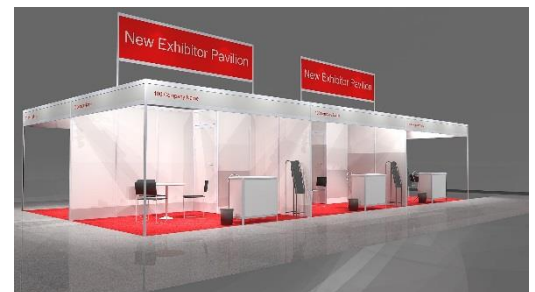

FDf - New Exhibitor Pavilion (min. stand size 12 sqm)

- ⓪ Carpeting in stands red (code 9312 Brick Red)
- ⓪ Light grey wall elements MEWA 102
- ⓪ Fascia board in color light grey MEWA 102
- ⓪ On fascia - company name/stand number on each open side in red
- ⓪ Letter type: Univers 67 Bold 8 cm / stand number 5,5 cm
- ⓪ Electrical box of 3 kW
- ⓪ LED spots – 15W- 3000K
  - 2 rails with 3 LED spots for stand 12-35 sqm
  - 3 rails with 3 LED spots for stand 36-59 sqm
- ⓪ 1 triple wall socket

- ⓪ 1 lockable counter nr. 8 vrm white*
- ⓪ 1 stool nr. 521 aluminium with black seat*
- ⓪ 1 table F46W white top*
- ⓪ 3 chairs L92 black*
- ⓪ 1 waste bin nr.20 black*
- ⓪ 1 literature rack nr. 526AN dark grey*

- ⓪ Storage Room 100x100 cm incl. lockable door
  - ❖ 2 flat shelves 100x30 cm
  - ❖ 1 shell scheme coatrack
  - ❖ 1 refrigerator nr.11